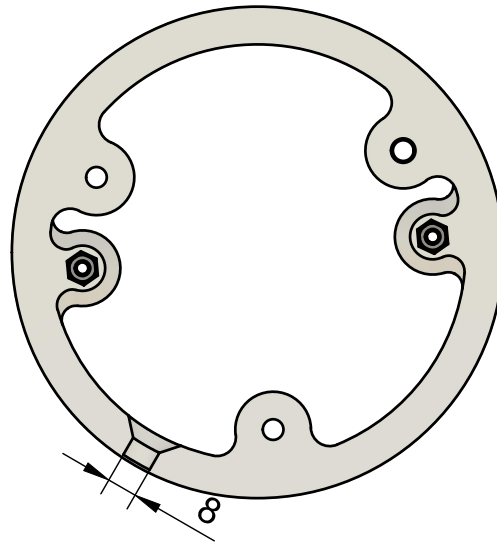

20

Variants:
 S 20 mm
 L 30 mm
 XL 40 mm

Dept.	Technical reference	Created by MXessories.com	Approved by	
SCALE 1:2		Document type Dimensions	Document status	
		Title Move Vandal Fisheye Junction box	DWG No. MX-LAN-VFJ-S-W	
		Rev.	Date of issue 24.06.2024	Sheet 1/1