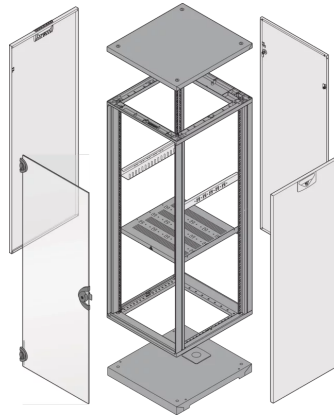

28230-174 NOVASTAR CABINET FRAME, UNIVERSAL HEAVY-DUTY, 34 U 553W 900D

KEY FEATURES

Novastar Frame, Universal Heavy-Duty

Aluminium profile, RAL 7021, including grounding

Static load-carrying capacity 400 kg

PRODUCT ATTRIBUTES

Product Type: Cabinet/Rack Frame

Product Family: Novastar

Type: Universal

Material: Aluminum

Frame Material: Aluminum

Color: Black Grey

Color Code: RAL 7021

Rack Height: 34 U

Height: 1567 mm

Width: 553 mm

Depth: 900 mm

Static Load: 400 kg

ADDITIONAL PRODUCT DETAILS

Aesthetic aluminum extruded frame with 400 kg static load capacity. 19" upright built into the frame.