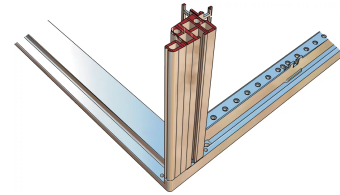

28230-174 NOVASTAR CABINET FRAME, UNIVERSAL HEAVY-DUTY, 34 U 553W 900D

KEY FEATURES

Novastar Frame, Universal Heavy-Duty

Aluminium profile, RAL 7021, including grounding

Static load-carrying capacity 400 kg

Rack Height: 34 U

Height: 1567 mm

Width: 553 mm

Depth: 900 mm

Static Load: 400 kg

ADDITIONAL PRODUCT DETAILS

Aesthetic aluminum extruded frame with 400 kg static load capacity. 19" upright built into the frame.