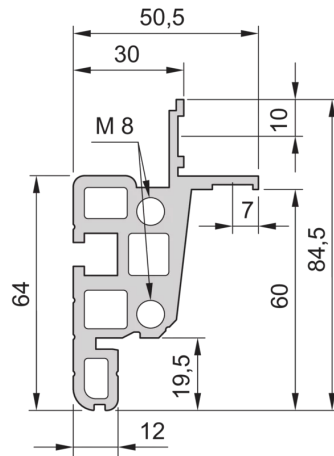

28230-174 NOVASTAR CABINET FRAME, UNIVERSAL HEAVY-DUTY, 34 U 553W 900D

KEY FEATURES

Novastar Frame, Universal Heavy-Duty

Aluminium profile, RAL 7021, including grounding

Static load-carrying capacity 400 kg

Rack Height: 34 U

Height: 1567 mm

Width: 553 mm

Depth: 900 mm

Static Load: 400 kg

ADDITIONAL PRODUCT DETAILS

Aesthetic aluminum extruded frame with 400 kg static load capacity. 19" upright built into the frame.