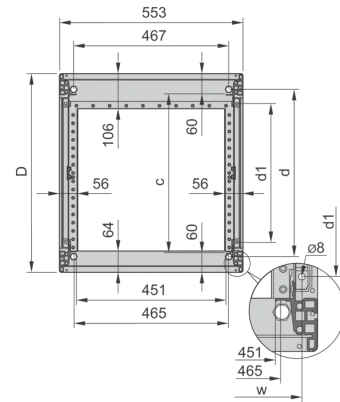

28230-174 NOVASTAR CABINET FRAME, UNIVERSAL HEAVY-DUTY, 34 U 553W 900D

KEY FEATURES

Novastar Frame, Universal Heavy-Duty

Aluminium profile, RAL 7021, including grounding

Static load-carrying capacity 400 kg

Rack Height: 34 U

Height: 1567 mm

Width: 553 mm

Depth: 900 mm

Static Load: 400 kg

ADDITIONAL PRODUCT DETAILS

Aesthetic aluminum extruded frame with 400 kg static load capacity. 19" upright built into the frame.