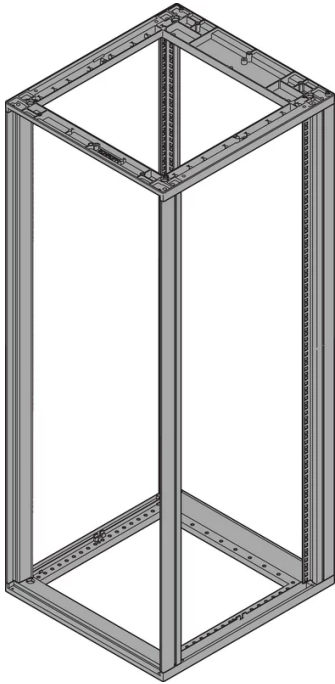

28230-174 NOVASTAR CABINET FRAME, UNIVERSAL HEAVY-DUTY, 34 U 553W 900D

KEY FEATURES

Novastar Frame, Universal Heavy-Duty

Aluminium profile, RAL 7021, including grounding

Static load-carrying capacity 400 kg

Rack Height: 34 U

Height: 1567 mm

Width: 553 mm

Depth: 900 mm

Static Load: 400 kg

ADDITIONAL PRODUCT DETAILS

Aesthetic aluminum extruded frame with 400 kg static load capacity. 19" upright built into the frame.