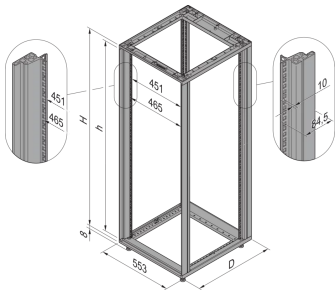

28230-174 NOVASTAR CABINET FRAME, UNIVERSAL HEAVY-DUTY, 34 U 553W 900D

KEY FEATURES

Novastar Frame, Universal Heavy-Duty

Aluminium profile, RAL 7021, including grounding

Static load-carrying capacity 400 kg

Rack Height: 34 U

Height: 1567 mm

Width: 553 mm

Depth: 900 mm

Static Load: 400 kg

ADDITIONAL PRODUCT DETAILS

Aesthetic aluminum extruded frame with 400 kg static load capacity. 19" upright built into the frame.