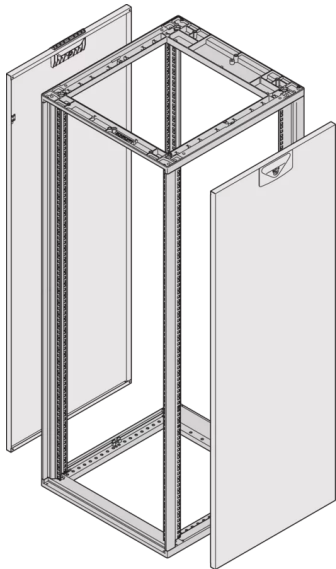

26230-137 NOVASTAR SIDE PANEL FOR SLIM-LINE, RAL 7035, 47 U 900D

**KEY FEATURES**

Side panel with quarter-turn fastener, includes grounding

St, 1 mm

**PRODUCT ATTRIBUTES**

Product Type: Cabinet/Rack Panel

Product Family: Novastar

Type: Side Panel

Color: Light Grey

Color Code: RAL 7035

Rack Height: 47 U

Height: 2087 mm

Depth: 900 mm

## ADDITIONAL PRODUCT DETAILS

---

Steel Side Panels for Slim.Line aluminum frame with quick fastener for easy mounting and installation. Schroff delivers cladding parts with grounding cable installed and tested

Optionally the quarter-turn fastener can be fitted with a side panel lock.