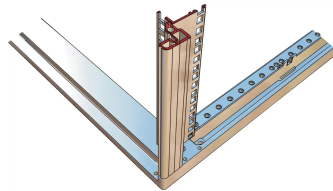

26230-137 NOVASTAR SIDE PANEL FOR SLIM-LINE, RAL 7035, 47 U 900D

**KEY FEATURES**

Side panel with quarter-turn fastener, includes grounding

St, 1 mm

**PRODUCT ATTRIBUTES**

Product Type: Cabinet/Rack Panel

Product Family: Novastar

## ADDITIONAL PRODUCT DETAILS

---

Steel Side Panels for Slim.Line aluminum frame with quick fastener for easy mounting and installation. Schroff delivers cladding parts with grounding cable installed and tested

Optionally the quarter-turn fastener can be fitted with a side panel lock.