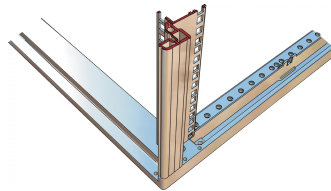

26230-134 NOVASTAR SIDE PANEL FOR SLIM-LINE, RAL 7035, 38 U 1000D

KEY FEATURES

Side panel with quarter-turn fastener, includes grounding

St, 1 mm

PRODUCT ATTRIBUTES

Product Type: Cabinet/Rack Panel

Product Family: Novastar

Type: Side Panel

Color: Light Grey

Color Code: RAL 7035

Rack Height: 38 U

Height: 1687 mm

Depth: 1000 mm

ADDITIONAL PRODUCT DETAILS

Steel Side Panels for Slim.Line aluminum frame with quick fastener for easy mounting and installation. Schroff delivers cladding parts with grounding cable installed and tested

Optionally the quarter-turn fastener can be fitted with a side panel lock.

CERTIFICATIONS

North America

All locations
+1.763.422.2661
Chat with us:
schroff.nvent.com

Europe

Straubenhardt, Germany
+49.7082.794.0
Betschdorf, France
+33.3.88.90.64.90
Warsaw, Poland
+48.22.209.98.35
Assago, Italy
+39.02.932.7141
Chat with us:
schroff.nvent.com