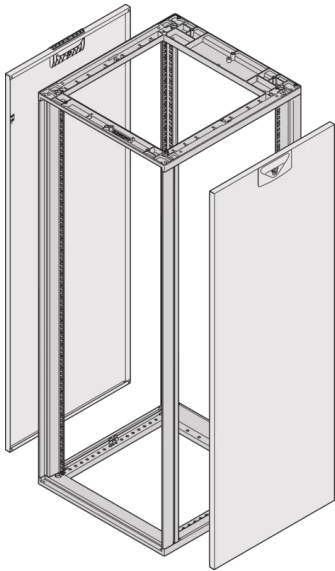

26230-041 NOVASTAR SIDE PANEL FOR HEAVY-DUTY, RAL 7035, 47 U 1000D

KEY FEATURES

With quick-release fastener, includes grounding

St. 1mm

PRODUCT ATTRIBUTES

Product Type: Cabinet/Rack Panel

Product Family: Novastar

Type: Side Panel

Color: Light Grey

Color Code: RAL 7035

Rack Height: 47 U

Height: 2087 mm

Depth: 1000 mm

ADDITIONAL PRODUCT DETAILS

Steel Side Panels for Heavy-Duty aluminum frame with quick fastener for easy mounting and installation. Schroff delivers cladding parts with grounding cable installed and tested.