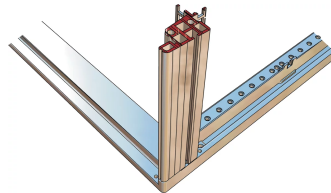

26230-041 NOVASTAR SIDE PANEL FOR HEAVY-DUTY, RAL 7035, 47 U 1000D

KEY FEATURES

With quick-release fastener, includes grounding

St. 1mm

PRODUCT ATTRIBUTES

Product Type: Cabinet/Rack Panel

Product Family: Novastar

Type: Side Panel

Color: Light Grey

Color Code: RAL 7035

Rack Height: 47 U

Height: 2087 mm

Depth: 1000 mm

ADDITIONAL PRODUCT DETAILS

Steel Side Panels for Heavy-Duty aluminum frame with quick fastener for easy mounting and installation. Schroff delivers cladding parts with grounding cable installed and tested.

Optionally the quarter-turn fastener can be fitted with a side panel lock.

CERTIFICATIONS

North America

All locations
+1.763.422.2661
Chat with us:
schroff.nvent.com

Europe

Straubenhardt, Germany
+49.7082.794.0
Betschdorf, France
+33.3.88.90.64.90
Warsaw, Poland
+48.22.209.98.35
Assago, Italy
+39.02.932.7141
Chat with us:
schroff.nvent.com