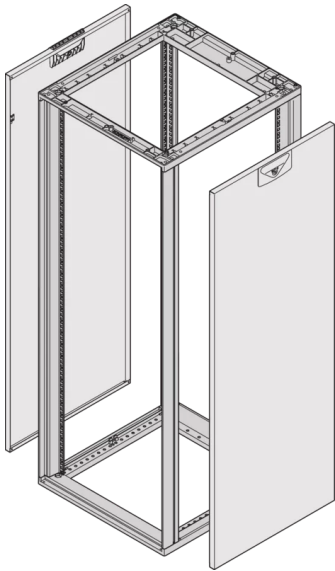

26230-040 NOVASTAR SIDE PANEL FOR HEAVY-DUTY, RAL 7035, 47 U 900D

KEY FEATURES

With quick-release fastener, includes grounding

St. 1mm

PRODUCT ATTRIBUTES

Product Type: Cabinet/Rack Panel

Product Family: Novastar

Type: Side Panel

Color: Light Grey

Color Code: RAL 7035

Rack Height: 47 U

Height: 2087 mm

Depth: 900 mm

ADDITIONAL PRODUCT DETAILS

Steel Side Panels for Heavy-Duty aluminum frame with quick fastener for easy mounting and installation. Schroff delivers cladding parts with grounding cable installed and tested.