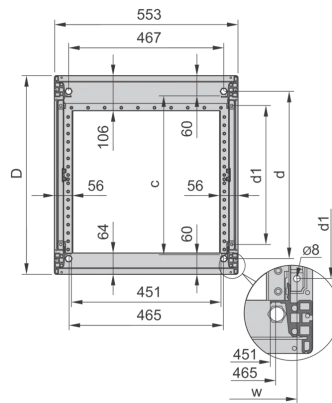

28230-189 NOVASTAR CABINET FRAME, HEAVY-DUTY, 12 U 553W 1000D

KEY FEATURES

Static load-carrying capacity 400 kg

19" plane - 60 mm at front, 60 mm at rear

Al profile, RAL-7021, incl.-grounding

PRODUCT ATTRIBUTES

Product Type: Cabinet/Rack Frame

Product Family: Novastar

Type: Heavy Duty

Frame Material: Aluminum

Color: Black Grey

Color Code: RAL 7021

Rack Height: 12 U

Height: 589 mm

Width: 553 mm

Depth: 1000 mm

Static Load: 400 kg

ADDITIONAL PRODUCT DETAILS

Aesthetic aluminum die-cast frame with 400 kg static load capacity. Aluminum extruded 19" upright bolted onto the frames.

Please order doors, rear panels, side panels, top cover assemblies, plinths, floors, shelves, slide rails and castors or adjustable feet separately.