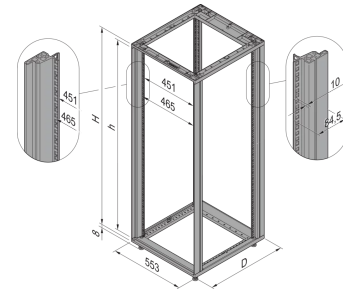

28230-189 NOVASTAR CABINET FRAME, HEAVY-DUTY, 12 U 553W 1000D

KEY FEATURES

Static load-carrying capacity 400 kg

19" plane - 60 mm at front, 60 mm at rear

Al profile, RAL-7021, incl.-grounding

PRODUCT ATTRIBUTES

Product Type: Cabinet/Rack Frame

Product Family: Novastar

Type: Heavy Duty

Frame Material: Aluminum

Color: Black Grey

Color Code: RAL 7021

Rack Height: 12 U

Height: 589 mm

Width: 553 mm

Depth: 1000 mm

Static Load: 400 kg

ADDITIONAL PRODUCT DETAILS

Aesthetic aluminum die-cast frame with 400 kg static load capacity. Aluminum extruded 19" upright bolted onto the frames.

Please order doors, rear panels, side panels, top cover assemblies, plinths, floors, shelves, slide rails and castors or adjustable feet separately.