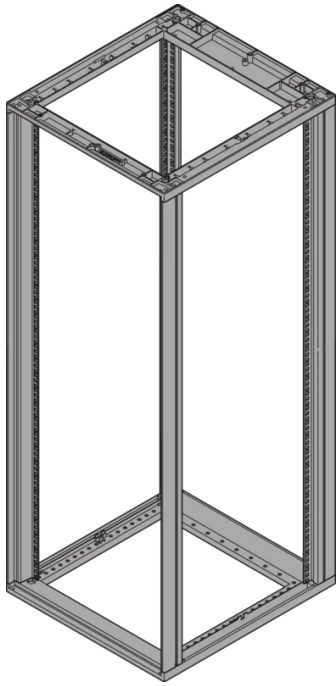

28230-189 NOVASTAR CABINET FRAME, HEAVY-DUTY, 12 U 553W 1000D

KEY FEATURES

Static load-carrying capacity 400 kg

19" plane - 60 mm at front, 60 mm at rear

Al profile, RAL-7021, incl.-grounding

PRODUCT ATTRIBUTES

Product Type: Cabinet/Rack Frame

Product Family: Novastar

Type: Heavy Duty

Frame Material: Aluminum

Color: Black Grey

Color Code: RAL 7021

Rack Height: 12 U

Height: 589 mm

Width: 553 mm

Depth: 1000 mm

Static Load: 400 kg

ADDITIONAL PRODUCT DETAILS

Aesthetic aluminum die-cast frame with 400 kg static load capacity. Aluminum extruded 19" upright bolted onto the frames.

Please order doors, rear panels, side panels, top cover assemblies, plinths, floors, shelves, slide rails and castors or adjustable feet separately.