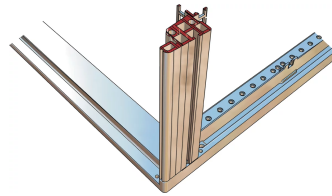

28230-189 NOVASTAR CABINET FRAME, HEAVY-DUTY, 12 U 553W 1000D

KEY FEATURES

Static load-carrying capacity 400 kg

19" plane - 60 mm at front, 60 mm at rear

Al profile, RAL-7021, incl.-grounding

PRODUCT ATTRIBUTES

Product Type: Cabinet/Rack Frame

Product Family: Novastar

Type: Heavy Duty

Frame Material: Aluminum

Color: Black Grey

Color Code: RAL 7021

Rack Height: 12 U

Height: 589 mm

Width: 553 mm

Depth: 1000 mm

Static Load: 400 kg

ADDITIONAL PRODUCT DETAILS

Aesthetic aluminum die-cast frame with 400 kg static load capacity. Aluminum extruded 19" upright bolted onto the frames.

Please order doors, rear panels, side panels, top cover assemblies, plinths, floors, shelves, slide rails and castors or adjustable feet separately.