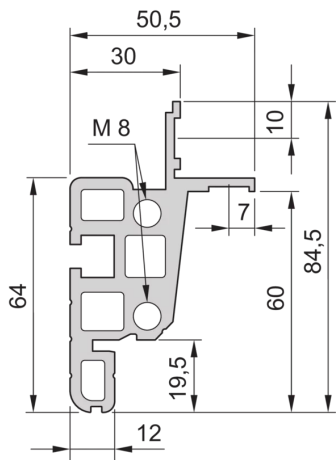

28230-189 NOVASTAR CABINET FRAME, HEAVY-DUTY, 12 U 553W 1000D

KEY FEATURES

Static load-carrying capacity 400 kg

19" plane - 60 mm at front, 60 mm at rear

Al profile, RAL-7021, incl.-grounding

PRODUCT ATTRIBUTES

Product Type: Cabinet/Rack Frame

Product Family: Novastar

Type: Heavy Duty

Frame Material: Aluminum

Color: Black Grey

Color Code: RAL 7021

Rack Height: 12 U

Height: 589 mm

Width: 553 mm

Depth: 1000 mm

Static Load: 400 kg

ADDITIONAL PRODUCT DETAILS

Aesthetic aluminum die-cast frame with 400 kg static load capacity. Aluminum extruded 19" upright bolted onto the frames.

Please order doors, rear panels, side panels, top cover assemblies, plinths, floors, shelves, slide rails and castors or adjustable feet separately.