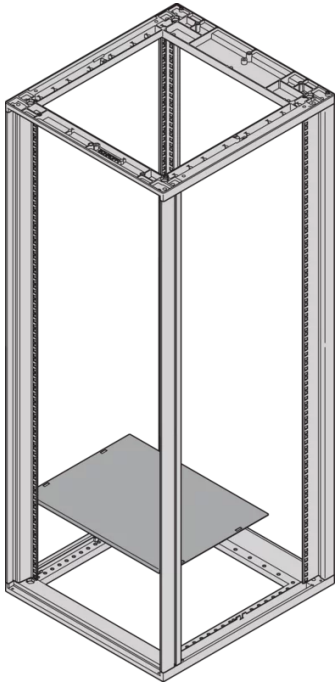

27230-192 NOVASTAR BASE PLATE, MULTI PIECES, OPEN AT REAR, 553W 1000D

KEY FEATURES

Base is open at rear for cable ducting; opening can be closed with a plain or perforated cover, filter plate or brush strip

Rear opening, width 440-mm, depth 70-mm

PRODUCT ATTRIBUTES

Product Type: Cabinet/Rack Base

Product Family: Novastar

Type: Base Plate

Color: Black Grey

Color Code: RAL 7021

Width: 553 mm

Depth: 1000 mm

ADDITIONAL PRODUCT DETAILS

Base plate is a plain steel blanking plate fitted to the cabinet base. Restricts air-flow into the cabinet from floor cavity and can be opened for cable ducting.