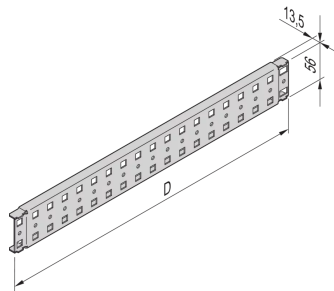

SCHROFF

27230-168 NOVASTAR DEPTH MEMBER FOR 600D CABINET

KEY FEATURES

For assembly on cabinet uprights

Adjustable in 1-U increments

PRODUCT ATTRIBUTES

Product Type: Bracket

Product Family: Novastar

Type: Depth Member

Material: Steel

Finish: Aluminum-Zinc Plated

Depth: 600 mm

Package Quantity: 1

Package Unit: Pair

ADDITIONAL PRODUCT DETAILS

Depth member which is adjustable in 1 U increments.