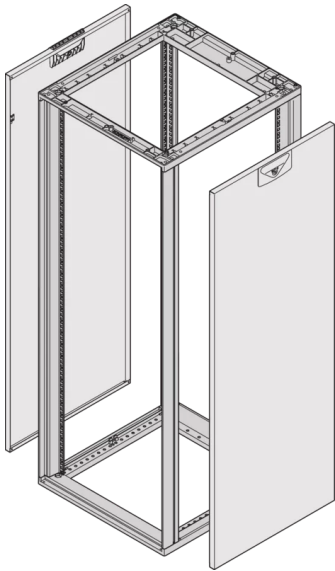

26230-112 NOVASTAR SIDE PANEL FOR HEAVY-DUTY, RAL 7035, 43 U 1000D

KEY FEATURES

With quick-release fastener, includes grounding

St. 1mm

PRODUCT ATTRIBUTES

Product Type: Cabinet/Rack Panel

Product Family: Novastar

Type: Side Panel

Color: Light Grey

Color Code: RAL 7035

Rack Height: 43 U

Height: 1909 mm

Depth: 1000 mm

ADDITIONAL PRODUCT DETAILS

Steel Side Panels for Heavy-Duty aluminum frame with quick fastner for easy mounting and installation. Schroff delivers cladding parts with grounding cable installed and tested.