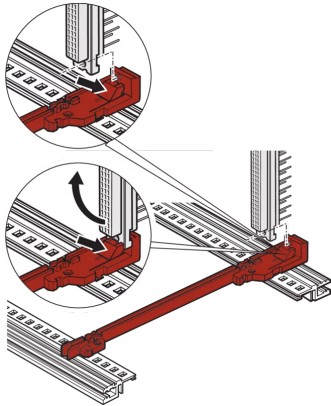

64560-074 GUIDE RAIL STANDARD TYPE, WITH DIN CONNECTOR FIXING, PLASTIC, 160 MM, 2 MM GROOVE WIDTH, RED, 1 PAIR

KEY FEATURES

Easy and economic mounting of connectors through snap connections as alternative to z-rails or horizontal rails with integrated z-rail

For single Euroboard format 100 × 160 mm or 100 × 220 mm; not suitable for double Euroboard format

Plastic guide rail, one piece, red, for 2 mm groove width

Can be clipped into horizontal rails in Al extrusion

Can be clipped into 1.5-mm-thick plate

Storage temperature: from -40-°C-...-130-°C

PRODUCT ATTRIBUTES

Product Type: Guide Rail

Type: Standard with DIN Connector

Works With: Subracks; Cases; Chassis

Board Depth: 160 mm

Groove Width: 2

Material: Plastic

Color: Red

Package Quantity: 1

Package Unit: Pair

ADDITIONAL PRODUCT DETAILS

The the standard type guide rail with connector fixing allows the user to clip the DIN connectors directly onto the guide rails. Only applicable with Euroboards with the dimensions 100 x 160 mm and 100 x 220 mm. Suitable for RatiopacPRO/-AIR, PropacPRO, CompacPRO and EuropacPRO.