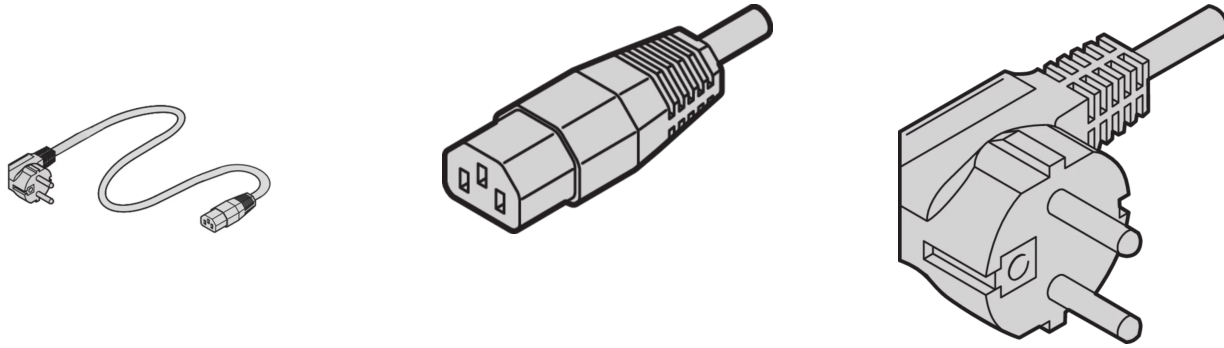

SCHROFF

62150-191 MAINS CABLE, SCHUKO/UTE TO IEC C13, 2.5 M, BLACK

KEY FEATURES

Applications: Fans, cabinet lights, Industrial PC connections, Uninterruptible power supplies and Systems

PRODUCT ATTRIBUTES

Product Type: Cable

Length: 2500 mm

Color: Black

ADDITIONAL PRODUCT DETAILS

nVent SCHROFF Mains cable provides practical, universal fastening with variable attachment facilities. They are general in nature and fit in to different applications like Fans, cabinet lights, etc., Industrial PC connections, Uninterruptible power supplies, Systems.