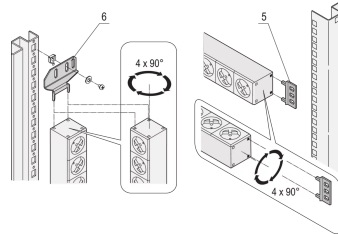

60110-345 SOCKET STRIP, SCHUKO, WITH WIELAND® INPUT, 19", RED

KEY FEATURES

Installation height 1 U

Output via SCHUKO sockets

Input via Wieland® GST 18 plug

Socket strips can be rotated through all four directions (in 90° increments) during installation

Horizontal or vertical mounting

In accordance with DIN 57620

PRODUCT ATTRIBUTES

Socket Type: SCHUKO

Number of Sockets: 8

Color: Red

With Switch: No

Length: 438.5 mm