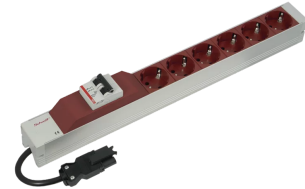

60110-345 SOCKET STRIP, SCHUKO, WITH WIELAND® INPUT, 19", RED

KEY FEATURES

Installation height 1 U

Output via SCHUKO sockets

Input via Wieland® GST 18 plug

Socket strips can be rotated through all four directions (in 90° increments) during installation

Horizontal or vertical mounting

In accordance with DIN 57620

PRODUCT ATTRIBUTES

Socket Type: SCHUKO

Number of Sockets: 8

Color: Red

With Switch: No

Length: 438.5 mm

Voltage AC: 230 V

Depth: 44 mm

ADDITIONAL PRODUCT DETAILS

Modular, compact PDU with many function elements. Using a 1 U by 1 U aluminum chassis the PDU can easily be integrated in a rack. The Wieland connector allows easy combination with different power input cords.