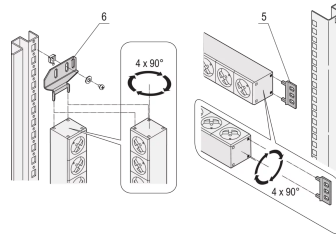

60110-245 SOCKET STRIP, BS, 6 SOCKETS, 19", WITH SWITCH

KEY FEATURES

Horizontal or vertical mounting

Socket strips can be rotated through all four directions (in 90° increments) during installation

In accordance with BS 1363

Installation height 1 U

230 V, 13 A

Supply cable 2 m with BS plug (fuse integrated)

Socket strips with British Standard sockets

PRODUCT ATTRIBUTES

Socket Type: BS

Number of Sockets: 6

Color: Grey

With Switch: Yes

Length: 438.5 mm

Voltage AC: 230 V

Depth: 44 mm

ADDITIONAL PRODUCT DETAILS

Modular, compact PDU with many function elements. Using a 1 U by 1 U aluminum chassis the PDU can easily be integrated in a rack with BS outlets.