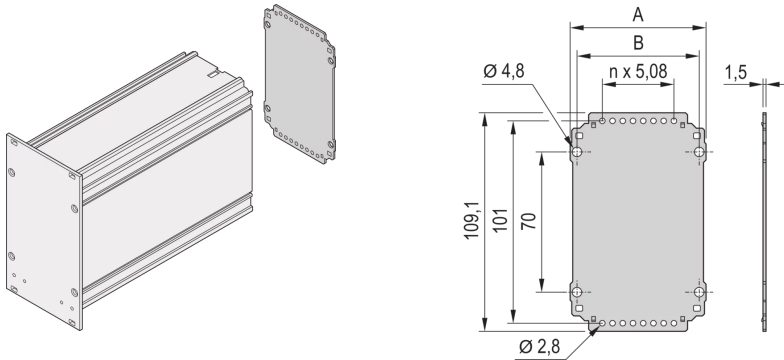

### KEY FEATURES

Rear Panel for bolting to extruded side Panel or side Panel rear angle

### PRODUCT ATTRIBUTES

Product Type: Side Panel

Type: Rear Panel

Rack Height: 3 U

Rack Width: 21 HP

Material: Steel

Package Quantity: 5

Depth: 2.2 mm

Finish: Zinc Plated

Height: 109.1 mm

Width: 103.08 mm