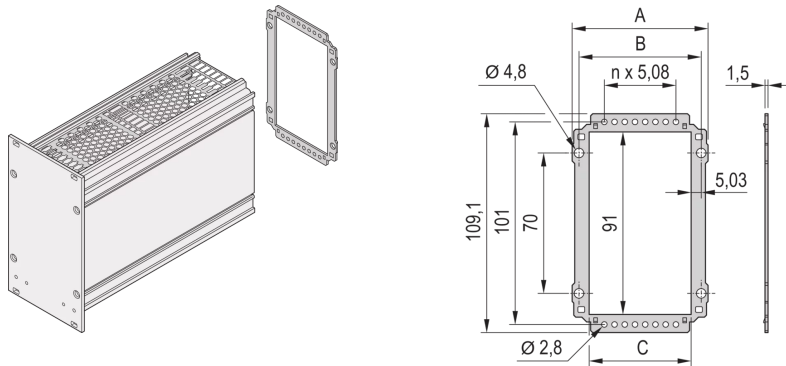

## 34812-312 FRAME TYPE PLUG-IN UNIT REAR PANEL, CUT-OUT FOR MULTIPLE CONNECTORS, 3 U, 12 HP

### KEY FEATURES

Rear Panel for bolting to extruded side Panel or side Panel rear angle

For EN-60603 (DIN-41612) connectors, types:-B, C, D, F, H, Q, R, S

### PRODUCT ATTRIBUTES

Product Type: Side Panel

Type: Rear Panel

Rack Height: 3 U

Rack Width: 12 HP

Package Quantity: 5

### ADDITIONAL PRODUCT DETAILS

Rear Panel for frame type plug-in units, with cut-outs for multiple connectors in accordance with EN 60603-2.

Screws for fixing the rear Panel to the module are included in the item 'Mounting kit for five plug-in units', part no. 24812-100. The screw alone (100 pieces) is part no. 24812-501. The rear Panel retainer for wide modules for cover plates (solid or for guide rails) are available as a kit (10 retainers + 10 screws), part no. 24812-401. Alternatively the rear Panel retainer (part no. 24812-402) and the screw (part no. 24560-148) 100-pieces can be ordered individually.