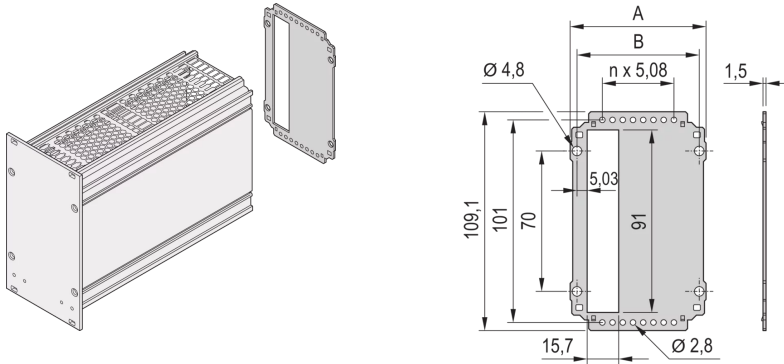

## 34812-242 FRAME TYPE PLUG-IN UNIT REAR PANEL, CUT-OUT FOR ONE CONNECTOR, 3 U, 42 HP

### KEY FEATURES

Rear Panel for bolting to extruded side Panel or side Panel rear angle

For EN-60603 (DIN-41612) connectors, types:-B, C, D, F, H, Q, R, S

### PRODUCT ATTRIBUTES

Product Type: Side Panel

Type: Rear Panel

Rack Height: 3 U

Rack Width: 42 HP

Package Quantity: 5

### ADDITIONAL PRODUCT DETAILS

Rear Panel for frame type plug-in units, with cut-out for one connector in accordance with EN 60603-2.

Screws for fixing the rear Panel to the module are included in the item 'Mounting kit for five plug-in units', part no. 24812-100. The screw alone (100 pieces) is part no. 24812-501. The rear Panel retainer for wide modules for cover plates (solid or for guide rails) are available as a kit (10 retainers + 10 screws), part no. 24812-401. Alternatively the rear Panel retainer (part no. 24812-402) and the screw (part no. 24560-148) 100-pieces can be ordered individually.