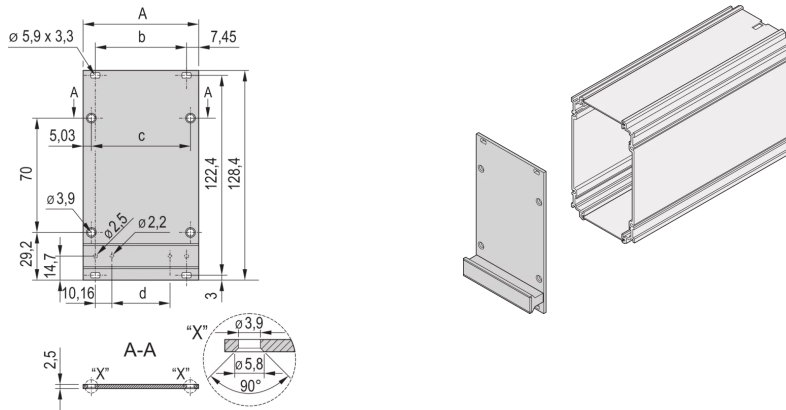

34812-142 FRAME TYPE PLUG-IN UNIT FRONT PANEL, UNSHIELDED, 3 U, 42 HP, 2.5 MM, AL, FRONT ANODIZED, REAR CONDUCTIVE

KEY FEATURES

Al, 2.5 mm, front anodized, rear anodized, cut edges blank

Front Panel for frame type plug-in units PRO

PRODUCT ATTRIBUTES

Accessory Type: Front panel

Material: Aluminum

Front Finish: Anodized

Rear Finish: Conductive

Treated Edges: No

Rack Height: 3 U

Rack Width: 42 HP

Height: 128.4 mm

Width: 213.02 mm

Depth: 2.5 mm

Package Quantity: 5