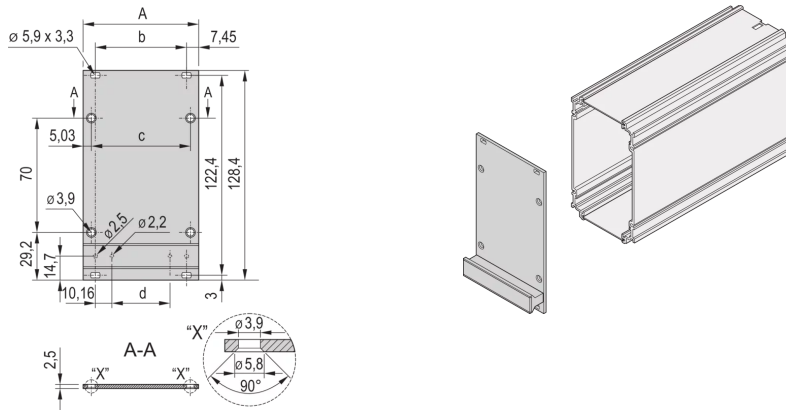

34812-108 FRAME TYPE PLUG-IN UNIT FRONT PANEL, UNSHIELDED, 3 U, 8 HP, 2.5 MM, AL, FRONT ANODIZED, REAR CONDUCTIVE

KEY FEATURES

Al, 2.5 mm, front anodized, rear anodized, cut edges blank

Front Panel for frame type plug-in units PRO

PRODUCT ATTRIBUTES

Accessory Type: Front panel

Material: Aluminum

Front Finish: Anodized

Rear Finish: Conductive

Treated Edges: No

Rack Height: 3 U

Rack Width: 8 HP

Height: 128.4 mm

Width: 40.3 mm

Depth: 2.5 mm

Package Quantity: 5