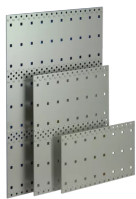

34579-038 EUROPACPRO SEITENWAND, TYP F, FLEXIBEL, 6 HE, 275 MM

Combinations of horizontal rails and side panels

„+“ = can be combined, „-“ = combination not recommended

	19" rail	19" rail with EMC sealing	19" rail with EMC sealing and side panel linking	19" rail with EMC sealing and side panel linking and handles
19" rail	-	+	+	+
19" rail with EMC sealing	+	+	+	+
19" rail with EMC sealing and side panel linking	+	+	-	-
19" rail with EMC sealing and side panel linking and handles	+	+	-	-

19" rail: 19" rail, 19" rail with EMC sealing, 19" rail with EMC sealing and side panel linking, 19" rail with EMC sealing and side panel linking and handles

Side panel: Light F, Flexibel F, Heavy F, Rugged F

19" rail with EMC sealing

PRODUKTBSCHREIBUNG

Flache Seitenwand für separat anschraubbaren 19-Zoll Winkel

Versions for EMC sealing (stainless steel or textile) side panels type F, 19" bracket, corner profile, EMC sealing, wall mounting, side panel linking, handles, panel fitting

PRODUKTMERKMALE

Produkttyp: Seitenwand

Produktfamilie: EuropacPRO

Typ: Typ F

Höhe: 6-HE

Anzahl pro Packung: 1

Tiefe: 275 mm

ZUSÄTZLICHE PRODUKTDDETAILS