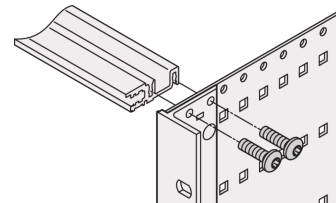

34579-038 EUROPACPRO SEITENWAND, TYP F, FLEXIBEL, 6 HE, 275 MM

Combinations of horizontal rails and side panels

„+“ = can be combined, „-“ = combination not recommended

	19" rail	19" rail with EMC sealing	19" rail with EMC sealing and side panel linking	19" rail with EMC sealing and side panel linking and handles
19" rail	-	+	+	+
19" rail with EMC sealing	+	+	+	+
19" rail with EMC sealing and side panel linking	+	+	-	-
19" rail with EMC sealing and side panel linking and handles	+	+	-	-

19" rail: 19" rail, 19" rail with EMC sealing, 19" rail with EMC sealing and side panel linking, 19" rail with EMC sealing and side panel linking and handles

Side panel: Light F, Flexibel F, Heavy F, Rugged F

19" rail with EMC sealing

PRODUKTBSCHREIBUNG

Flache Seitenwand für separat anschraubbaren 19-Zoll Winkel

Versions for EMC sealing (stainless steel or textile) side panels type F, 19" bracket, corner profile, EMC sealing, wall mounting, side panel linking, handles, panel fitting

PRODUKTMERKMALE

Produkttyp: Seitenwand

Produktfamilie: EuropacPRO

Typ: Typ F

Höhe: 6-HE

Anzahl pro Packung: 1

Tiefe: 275 mm

ZUSÄTZLICHE PRODUKTDDETAILS