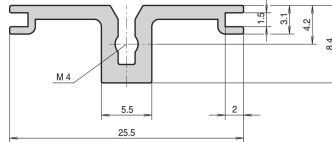

# 34561-520 HORIZONTAL RAIL REAR, TYPE AB FOR REAR I/O BOARD GUIDES, 20 HP

Combinations of horizontal rails and side panels

\*+ = can be combined, \*\* = combination not recommended

PropacPRO	-	+	+	+
PropacPRO	+	not recommended for PropacPRO	not recommended for PropacPRO	+
PropacPRO	+	+	-	-
Horizontal rail	+	+	-	-
Side panel	light 1	standard 2	heavy 3	rugged 4