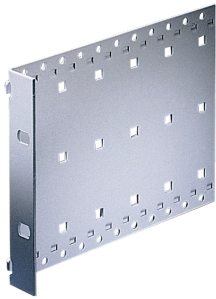

34561-185 EUROPACPRO SIDE PANEL, TYPE L, LIGHT, 3 U, 175 MM

KEY FEATURES

Side panel with integrated 19" bracket

PRODUCT ATTRIBUTES

Product Type: Side Panel

Product Family: EuropacPRO

Type: Type L

Rack Height: 3 U

Package Quantity: 1

Depth: 175 mm

ADDITIONAL PRODUCT DETAILS

Side Panel, L shaped version with integrated 19" bracket, no shielding.

Please order cover plates separately.

CERTIFICATIONS

North America

All locations