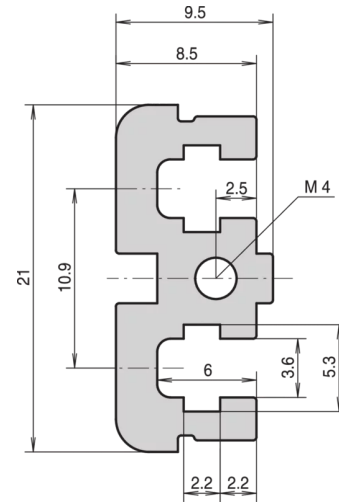

# 34561-042 HORIZONTAL RAIL, REAR, CENTER, TYPE ST, STANDARD, 42 HP

Combinations of horizontal rails and side panels

“+” = can be combined, “-” = combination not recommended

Propac PRO	-	+	+	+
Ratiopac PRO	+	+	+	+
Ratiopac PRO AIR	+	+	-	-
Horizontal rail	+	+	-	-
Side panel				
	Light r. L.	Flexibel F.	Heavy r. H.	Rugged r. R.

## PRODUCT ATTRIBUTES

Product Type: Horizontal Rail

Product Family: EuropacPRO; RatiopacPRO; RatiopacPRO AIR; CompacPRO; PropacPRO

Type: Type ST

Rack Width: 42 HP

Length: 218.44 mm

Package Quantity: 1