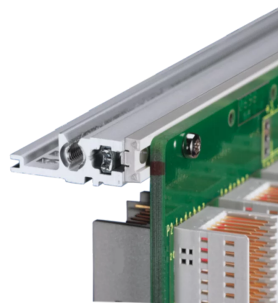

# 34561-042 HORIZONTAL RAIL, REAR, CENTER, TYPE ST, STANDARD, 42 HP

Combinations of horizontal rails and side panels

“+” = can be combined, “-” = combination not recommended

Propac PRO	-	+	+	+
Ratiopac PRO	+	+	+	+
Ratiopac PRO AIR	+	+	-	-
Horizontal rail	+	+	-	-
Side panel				
	Light r. L.	Flexibel F.	Heavy r. H.	Rugged r. R.

## KEY FEATURES

For indirect backplane mounting with insulation strip

Aluminum extrusion, anodized surface, conductive contact surface, without HP markings

## ADDITIONAL PRODUCT DETAILS

---

The horizontal rail, center, type ST enables the isolated assembly of a backplane. The isolation is done by an insulation strip.

Delivery is exclusively in standard pack quantity.