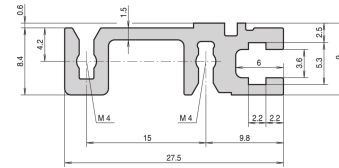

34560-528 HORIZONTAL RAIL, REAR, TYPE H-ST, HEAVY, STANDARD, 28 HP

Combinations of horizontal rails and side panels

	"H" can be combined.		"S" combinations not recommended	
Rugged H	-	+	+	+
Heavy H	+	+	+	+
Light H	+	+	-	-
Horizontal rail	+	+	-	-
Side panel	Light H	Heavy H	Rugged H	

Green = Recommended

KEY FEATURES

For indirect backplane mounting with insulation strip

Standard where mechanical demands are high (H-ST)

Mounting top and bottom

< 28 HP not printed

Aluminum extrusion, anodized finish, conductive contact surface, with HP markings

PRODUCT ATTRIBUTES

Product Type: Horizontal Rail

Product Family: EuropacPRO; RatiopacPRO; RatiopacPRO AIR; CompacPRO; PropacPRO

Type: Heavy, ST

Rack Width: 28 HP

Length: 147.32 mm

Package Quantity: 1

ADDITIONAL PRODUCT DETAILS