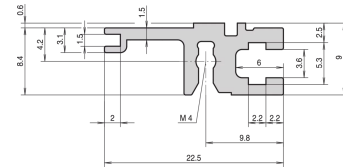

# 34560-440 MODULSCHIENE, HINTEN, TYP L-ST, LEICHT, STANDARD, 40 TE

Combinations of horizontal rails and side panels

	"L" can be combined.		"ST" combinations not recommended	
Rugged L	-	+	+	+
Heavy H	+	+	+	+
Light L	+	+	-	-
Horizontal (all)	+	+	-	-
Side panel	Light L	Heavy H	Rugged L	Rugged H

Green boxes indicate combinations that are possible.

## PRODUKTBEschreibung

Für indirekte Backplanebefestigung mit Isolierstreifen

Einbau oben und unten

Aluminum extrusion, anodized finish, conductive contact surface