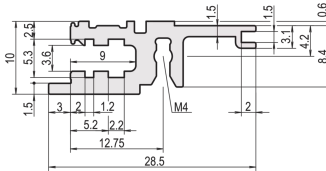

# 34560-101 MODULSCHIENE, VORNE, TYP L-KD, LEICHT, KURZES DACH, 1000 MM

Combinations of horizontal rails and side panels

\*+ can be combined, \*\* combinations not recommended

|                 |          |                                     |   |           |
|-----------------|----------|-------------------------------------|---|-----------|
| PropacPRO       | -        | +                                   | +   | +         |
| PropacPRO       | +        | lock by PropacPRO for compatibility | lock by PropacPRO lock by PropacPRO lock by PropacPRO | +         |
| LightPRO        | +        | +                                   | -   | -         |
| Horizontal rail | LightPRO | RuggedPRO                           | PropacPRO   | RuggedPRO |
| Side panel      | LightPRO | RuggedPRO                           | PropacPRO   | RuggedPRO |