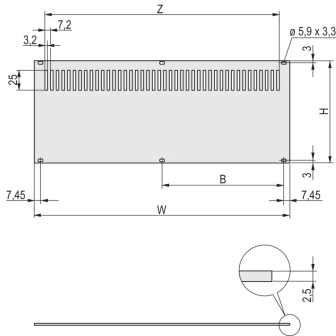

**30849-029 REAR PANEL, PERFORATED, UNSHIELDED, FOR RATIOACPRO AND PROPACPRO, 4 U, 63 HP**

**KEY FEATURES**

Rear panel, Al, 2.5 mm, front: anodized, rear: conductive; unshielded

Enables mounting on horizontal rails

For Mounting on Horizontal Rails

**PRODUCT ATTRIBUTES**

Product Type: Side Panel

Product Family: RatiopacPRO; RatiopacPRO AIR

Type: Rear Panel

Rack Height: 4 U

Rack Width: 63 HP

Material: Aluminum

Package Quantity: 1

Height: 156.8 mm

Width: 319.7 mm

**ADDITIONAL PRODUCT DETAILS**

The perforated rear panel, Al, 2.5 mm is unshielded. The rear side is conductive.

**North America**

All locations  
+1.763.422.2661  
Chat with us:  
[schroff.nvent.com](https://schroff.nvent.com)