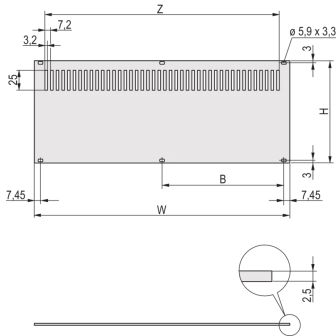

**30849-007 REAR PANEL FOR RATIOACPRO/PROPACPRO, PERFORATED, UNSHIELDED, 2 U, 28 HP**

**KEY FEATURES**

Rear panel, Al, 2.5 mm, front: anodized, rear: conductive; unshielded

Enables mounting on horizontal rails

For Mounting on Horizontal Rails

**PRODUCT ATTRIBUTES**

Product Type: Side Panel

Product Family: RatiopacPRO; RatiopacPRO AIR

Type: Rear Panel

Rack Height: 2 U

Rack Width: 28 HP

Material: Aluminum

Package Quantity: 5

Height: 67.9 mm

Width: 141.9 mm

**ADDITIONAL PRODUCT DETAILS**

The perforated rear panel, Al, 2.5 mm is unshielded. The rear side is conductive.

**North America**

All locations  
+1.763.422.2661  
Chat with us:  
[schroff.nvent.com](https://schroff.nvent.com)