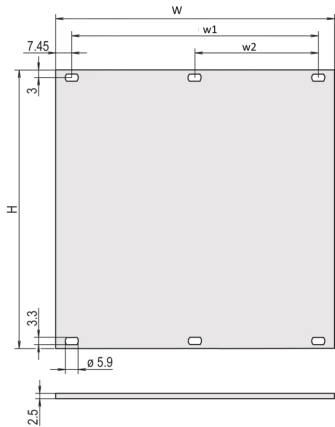

**30838-162 FRONT PANEL, UNSHIELDED, 6 U, 42 HP, 2.5 MM, AL, FRONT ANODIZED, REAR CONDUCTIVE**

**KEY FEATURES**

Partial width front panel, Al, 2.5 mm

Al, front anodized, conductive

**PRODUCT ATTRIBUTES**

Type: Front Panel without Handle

Accessory Type: Front panel

Mounting: Screw-on Front

EMC Shielding: No

Material: Aluminum

Front Finish: Anodized

Rear Finish: Conductive

Treated Edges: No

Rack Height: 6 U

Height: 261.8 mm

Width: 213 mm

Depth: 2.5 mm

Complies With: IEC 60297-3-101; IEEE 1101.1/10

Package Quantity: 1