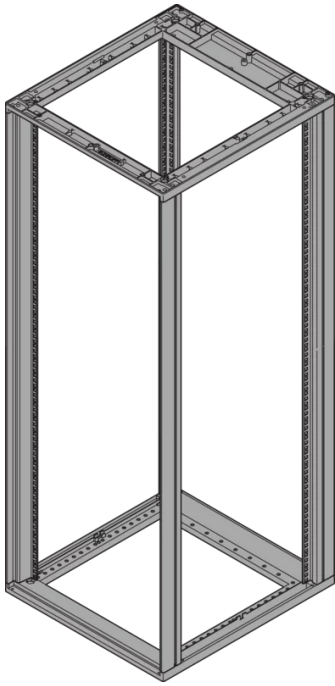

28230-452 NOVASTAR CABINET FRAME, HEAVY-DUTY, 38 U 553W 800D

KEY FEATURES

Static load-carrying capacity 400 kg

19" plane - 60 mm at front, 60 mm at rear

Al profile, RAL-7021, incl.-grounding

PRODUCT ATTRIBUTES

Product Type: Cabinet/Rack Frame

Product Family: Novastar

Type: Heavy Duty

Frame Material: Aluminum

Color: Black Grey

Color Code: RAL 7021

Rack Height: 38 U

Height: 1745 mm

Width: 553 mm

Depth: 800 mm

Static Load: 400 kg

ADDITIONAL PRODUCT DETAILS

Aesthetic aluminum die-cast frame with 400 kg static load capacity. Aluminum extruded 19" upright bolted onto the frames.

Please order doors, rear panels, side panels, top cover assemblies, plinths, floors, shelves, slide rails and castors or adjustable feet separately.