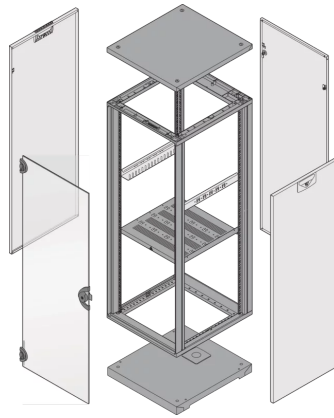

28230-452 NOVASTAR CABINET FRAME, HEAVY-DUTY, 38 U 553W 800D

KEY FEATURES

Static load-carrying capacity 400 kg

19" plane - 60 mm at front, 60 mm at rear

Al profile, RAL-7021, incl.-grounding

PRODUCT ATTRIBUTES

Product Type: Cabinet/Rack Frame

Product Family: Novastar

Type: Heavy Duty

Frame Material: Aluminum

Color: Black Grey

Color Code: RAL 7021

Rack Height: 38 U

Height: 1745 mm

Width: 553 mm

Depth: 800 mm

Static Load: 400 kg

ADDITIONAL PRODUCT DETAILS

Aesthetic aluminum die-cast frame with 400 kg static load capacity. Aluminum extruded 19" upright bolted onto the frames.

Please order doors, rear panels, side panels, top cover assemblies, plinths, floors, shelves, slide rails and castors or adjustable feet separately.