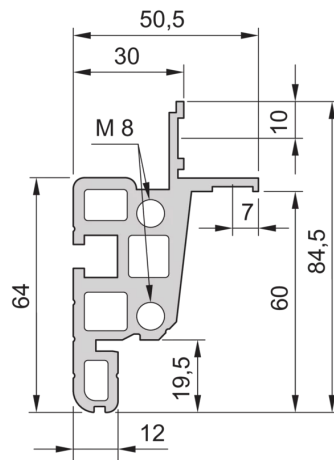

28230-452 NOVASTAR CABINET FRAME, HEAVY-DUTY, 38 U 553W 800D

KEY FEATURES

Static load-carrying capacity 400 kg

19" plane - 60 mm at front, 60 mm at rear

Al profile, RAL-7021, incl.-grounding

PRODUCT ATTRIBUTES

Product Type: Cabinet/Rack Frame

Product Family: Novastar

Type: Heavy Duty

Frame Material: Aluminum

Color: Black Grey

Color Code: RAL 7021

Rack Height: 38 U

Height: 1745 mm

Width: 553 mm

Depth: 800 mm

Static Load: 400 kg

ADDITIONAL PRODUCT DETAILS

Aesthetic aluminum die-cast frame with 400 kg static load capacity. Aluminum extruded 19" upright bolted onto the frames.

Please order doors, rear panels, side panels, top cover assemblies, plinths, floors, shelves, slide rails and castors or adjustable feet separately.