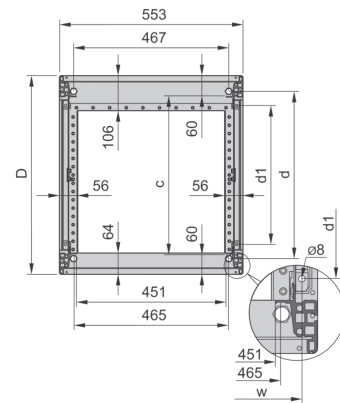

28230-452 NOVASTAR CABINET FRAME, HEAVY-DUTY, 38 U 553W 800D

KEY FEATURES

Static load-carrying capacity 400 kg

19" plane - 60 mm at front, 60 mm at rear

Al profile, RAL-7021, incl.-grounding

PRODUCT ATTRIBUTES

Product Type: Cabinet/Rack Frame

Product Family: Novastar

Type: Heavy Duty

Frame Material: Aluminum

Color: Black Grey

Color Code: RAL 7021

Rack Height: 38 U

Height: 1745 mm

Width: 553 mm

Depth: 800 mm

Static Load: 400 kg

ADDITIONAL PRODUCT DETAILS

Aesthetic aluminum die-cast frame with 400 kg static load capacity. Aluminum extruded 19" upright bolted onto the frames.

Please order doors, rear panels, side panels, top cover assemblies, plinths, floors, shelves, slide rails and castors or adjustable feet separately.