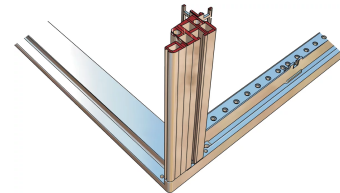

28230-452 NOVASTAR CABINET FRAME, HEAVY-DUTY, 38 U 553W 800D

KEY FEATURES

Static load-carrying capacity 400 kg

19" plane - 60 mm at front, 60 mm at rear

Al profile, RAL-7021, incl.-grounding

PRODUCT ATTRIBUTES

Product Type: Cabinet/Rack Frame

Product Family: Novastar

Type: Heavy Duty

Frame Material: Aluminum

Color: Black Grey

Color Code: RAL 7021

Rack Height: 38 U

Height: 1745 mm

Width: 553 mm

Depth: 800 mm

Static Load: 400 kg

ADDITIONAL PRODUCT DETAILS

Aesthetic aluminum die-cast frame with 400 kg static load capacity. Aluminum extruded 19" upright bolted onto the frames.

Please order doors, rear panels, side panels, top cover assemblies, plinths, floors, shelves, slide rails and castors or adjustable feet separately.