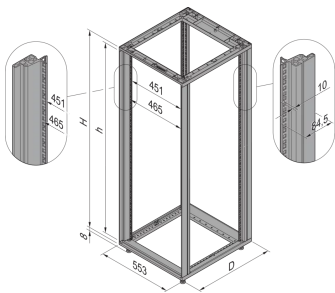

28230-452 NOVASTAR CABINET FRAME, HEAVY-DUTY, 38 U 553W 800D

KEY FEATURES

Static load-carrying capacity 400 kg

19" plane - 60 mm at front, 60 mm at rear

Al profile, RAL-7021, incl.-grounding

PRODUCT ATTRIBUTES

Product Type: Cabinet/Rack Frame

Product Family: Novastar

Type: Heavy Duty

Frame Material: Aluminum

Color: Black Grey

Color Code: RAL 7021

Rack Height: 38 U

Height: 1745 mm

Width: 553 mm

Depth: 800 mm

Static Load: 400 kg

ADDITIONAL PRODUCT DETAILS

Aesthetic aluminum die-cast frame with 400 kg static load capacity. Aluminum extruded 19" upright bolted onto the frames.

Please order doors, rear panels, side panels, top cover assemblies, plinths, floors, shelves, slide rails and castors or adjustable feet separately.