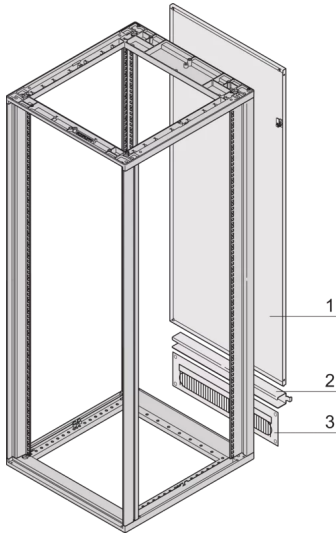

26230-457 NOVASTAR REAR PANEL WITH CABLE DUCTING, RAL 7035, 43 U
553W

KEY FEATURES

Cable ducting and door hinge bracket

Cable ducting can be fitted at top or bottom

2-twist-locking catches (Torx-T30, with 1/4-turn)

Incl. grounding

St, 1 mm

3 U cable ducting for cabinet heights 16, 20, 38, 47 U; 4 U cable ducting for cabinet heights 25, 34, 43 U

PRODUCT ATTRIBUTES

Product Type: Cabinet/Rack Panel

Product Family: Novastar

Type: Rear Panel

Color: Light Grey

Color Code: RAL 7035

Rack Height: 43 U

Height: 1933 mm

Width: 553 mm

ADDITIONAL PRODUCT DETAILS

Novastar Rear Panel with 3 U cable ducting for improved cable management.