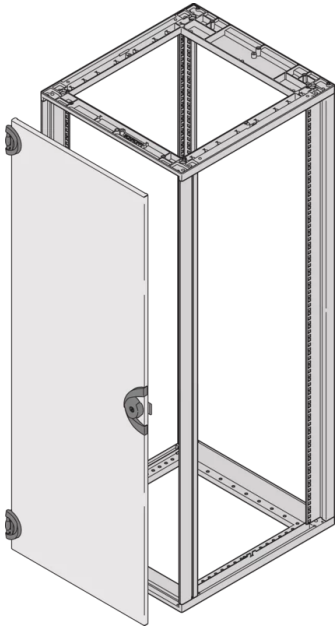

26230-028 NOVASTAR STEEL DOOR, 180° OPENING ANGLE, RAL 7035, 43 U 553W

KEY FEATURES

St, 1.5 mm

Opening angle 180°, incl. grounding

Can be assembled at front and rear

Lock (2233x) with key

PRODUCT ATTRIBUTES

Product Type: Cabinet Door

Product Family: Novastar

Type: Steel Door

Color: Light Grey

Color Code: RAL 7035

Rack Height: 43 U

Height: 1933 mm

CERTIFICATIONS