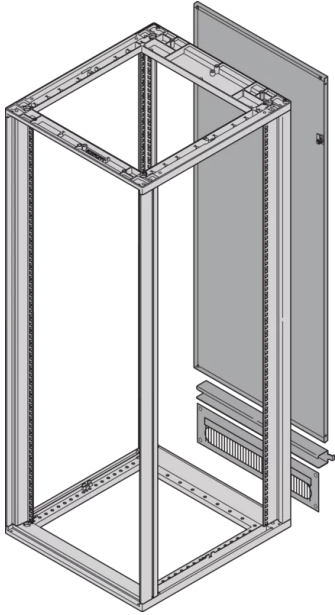

25230-457 NOVASTAR REAR PANEL WITH CABLE DUCTING, RAL 7021, 43 U 553W

KEY FEATURES

Cable ducting and door hinge bracket

Cable ducting can be fitted at top or bottom

2-twist-locking catches (Torx-T30, with 1/4-turn)

Incl. grounding

St, 1 mm

3 U cable ducting for cabinet heights 16, 20, 38, 47 U; 4 U cable ducting for cabinet heights 25, 34, 43 U

PRODUCT ATTRIBUTES

Product Type: Cabinet/Rack Panel

Product Family: Novastar

Type: Rear Panel

Color: Black Grey

Color Code: RAL 7021

Rack Height: 43 U

Height: 1933 mm

Width: 553 mm

ADDITIONAL PRODUCT DETAILS

Novastar Rear Panel with 3 U cable ducting for improved cable management.