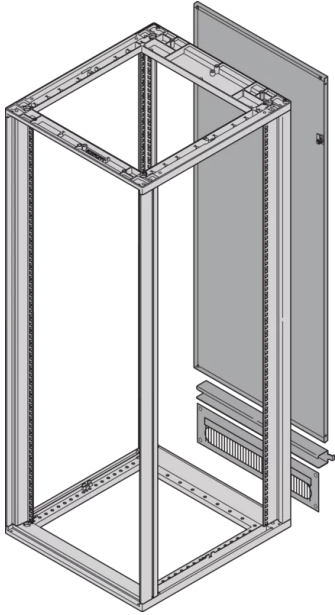

25230-448 NOVASTAR REAR PANEL WITH CABLE DUCTING, RAL 7021, 34 U 553W

KEY FEATURES

Cable ducting and door hinge bracket

Cable ducting can be fitted at top or bottom

2-twist-locking catches (Torx-T30, with 1/4-turn)

Incl. grounding

St, 1 mm

3 U cable ducting for cabinet heights 16, 20, 38, 47 U; 4 U cable ducting for cabinet heights 25, 34, 43 U

PRODUCT ATTRIBUTES

Product Type: Cabinet/Rack Panel

Product Family: Novastar

Type: Rear Panel

Color: Black Grey

Color Code: RAL 7021

Rack Height: 34 U

Height: 1534 mm

Width: 553 mm

ADDITIONAL PRODUCT DETAILS

Novastar Rear Panel with 3 U cable ducting for improved cable management.