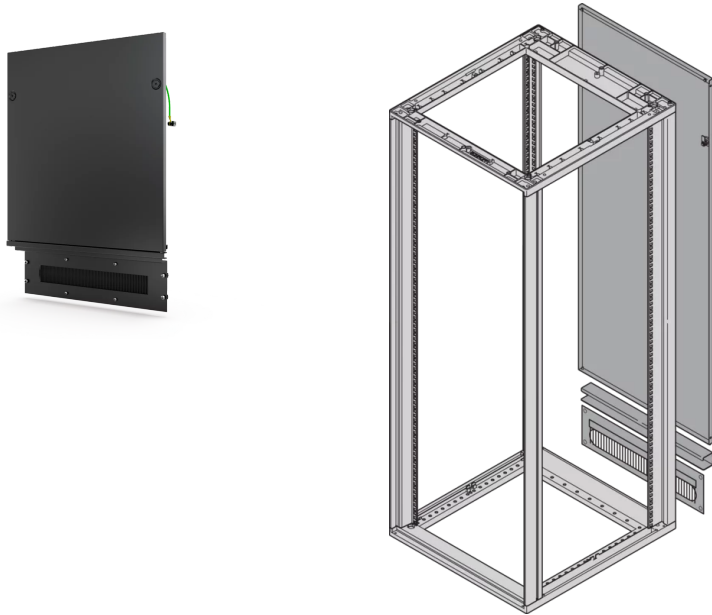

25230-430 NOVASTAR REAR PANEL WITH CABLE DUCTING, RAL 7021, 16 U 553W

KEY FEATURES

Cable ducting and door hinge bracket

Cable ducting can be fitted at top or bottom

2-twist-locking catches (Torx-T30, with 1/4-turn)

Incl. grounding

St, 1 mm

3 U cable ducting for cabinet heights 16, 20, 38, 47 U; 4 U cable ducting for cabinet heights 25, 34, 43 U

PRODUCT ATTRIBUTES

Product Type: Cabinet/Rack Panel

Product Family: Novastar

Type: Rear Panel

Color: Black Grey

Color Code: RAL 7021

Rack Height: 16 U

Height: 733 mm

Width: 553 mm

ADDITIONAL PRODUCT DETAILS

Novastar Rear Panel with 3 U cable ducting for improved cable management.