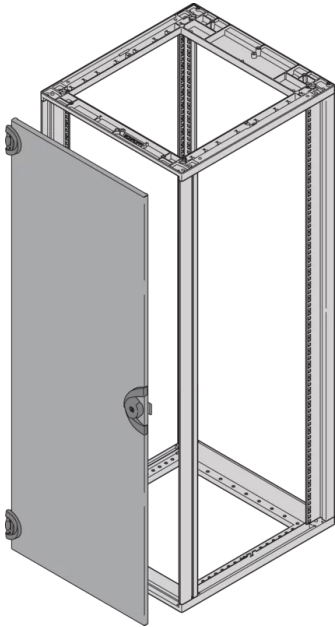

25230-028 NOVASTAR STEEL DOOR, 180° OPENING ANGLE, RAL 7021, 43 U 553W

KEY FEATURES

St, 1.5 mm

Opening angle 180°, incl. grounding

Can be assembled at front and rear

Lock (2233x) with key

PRODUCT ATTRIBUTES

Product Type: Cabinet Door

Product Family: Novastar

Type: Steel Door

Color: Black Grey

Color Code: RAL 7021

Rack Height: 43 U

Height: 1933 mm

CERTIFICATIONS