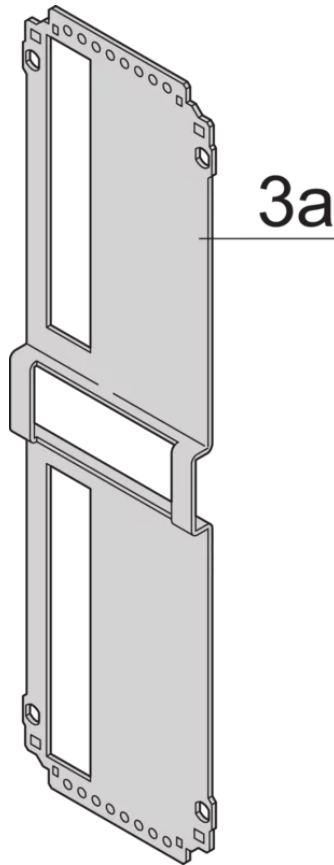

24813-764 FRAME TYPE PLUG-IN UNIT PRO KIT, SHIELDED, PERFORATED, 1 CONNECTOR, 6 U, 14 HP, 227 MM

## KEY FEATURES

---

Cover plate with perforation, for guide rails (airflow approx. 60-%)

Rear panel with cut-out for single connector (conforms to EN 60603, DIN 41612, construction types: B, C, D, F, H, Q, R, S)

Extruded side panels with groove to right and left, to insert a PCB (board position in accordance with standard in left side panel only)

EMC Shielding: Yes

EMC Gasket Type: Textile

Rear Panel Type: Single Connector Cut-Out

Cover Plate Type: Cover Plate with Perforation for Guide Rails

Material: Aluminum

Front Finish: Anodized

Rear Finish: Conductive