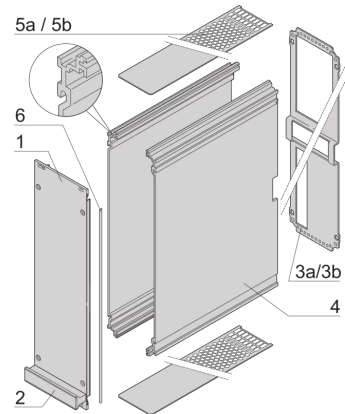

## KEY FEATURES

---

Cover plate with perforation, for guide rails (airflow approx. 60-%)

Rear panel with cut-out for single connector (conforms to EN 60603, DIN 41612, construction types: B, C, D, F, H, Q, R, S)

Extruded side panels with groove to right and left, to insert a PCB (board position in accordance with standard in left side panel only)