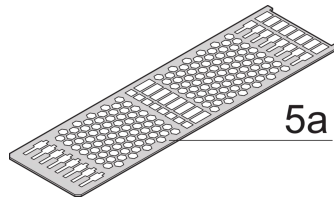

24813-764 FRAME TYPE PLUG-IN UNIT PRO KIT, SHIELDED, PERFORATED, 1 CONNECTOR, 6 U, 14 HP, 227 MM

## KEY FEATURES

---

Cover plate with perforation, for guide rails (airflow approx. 60-%)

Rear panel with cut-out for single connector (conforms to EN 60603, DIN 41612, construction types: B, C, D, F, H, Q, R, S)

Extruded side panels with groove to right and left, to insert a PCB (board position in accordance with standard in left side panel only)

EMC Shielding: Yes

EMC Gasket Type: Textile

Rear Panel Type: Single Connector Cut-Out

Cover Plate Type: Cover Plate with Perforation for Guide Rails

Material: Aluminum

Front Finish: Anodized

Rear Finish: Conductive