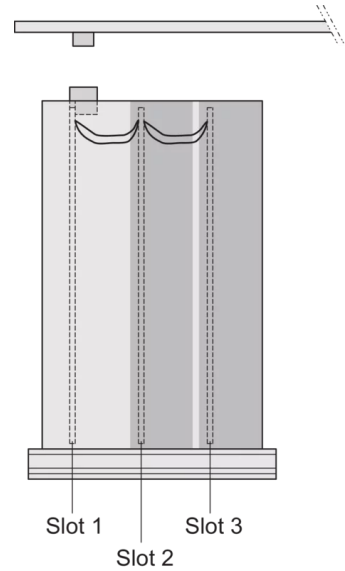

## KEY FEATURES

---

Cover plate with perforation, for guide rails (airflow approx. 60-%)

Rear panel with cut-out for single connector (conforms to EN 60603, DIN 41612, construction types: B, C, D, F, H, Q, R, S)

Extruded side panels with groove to right and left, to insert a PCB (board position in accordance with standard in left side panel only)