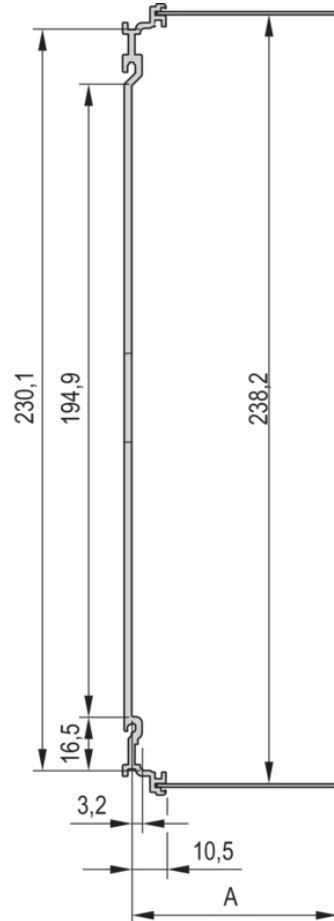

# 24813-557 FRAME TYPE PLUG-IN UNIT PRO KIT, WITH HOOD, SHIELDED VERSION, 6 U, 7 HP, 227 MM

## PRODUCT ATTRIBUTES

---

Product Type: Cassette

Type: Frame Type Plug-in Units PRO with Hood

Handle Type: Trapezoid

Rack Height: 6 U

Rack Width: 7 HP

Depth: 227 mm

EMC Shielding: Yes

EMC Gasket Type: Textile

Rear Panel Type: Single Connector Cut-Out

Cover Plate Type: Hood

Material: Aluminum

Front Finish: Anodized

Rear Finish: Conductive

Cooling: Perforated