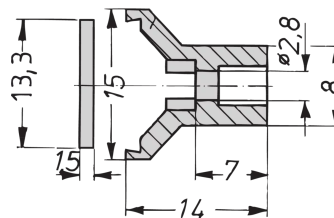

# 24813-557 FRAME TYPE PLUG-IN UNIT PRO KIT, WITH HOOD, SHIELDED VERSION, 6 U, 7 HP, 227 MM