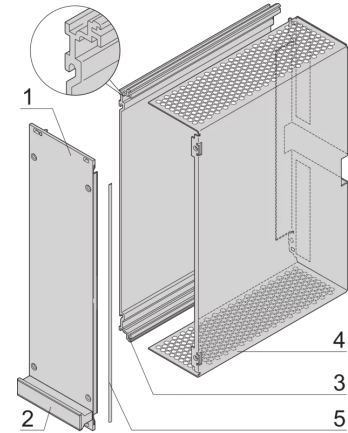

## KEY FEATURES

Fits all products conforming to IEC-60297-3-101

Protects a PCB against mechanical damage and discharges electrostatic buildup; for Euroboard formats

Connectors usable under EN 60603-2 (DIN 41612)

## PRODUCT ATTRIBUTES

---

Product Type: Cassette

Type: Frame Type Plug-in Units PRO with Hood

Handle Type: Trapezoid

Rack Height: 6 U

Rack Width: 7 HP

Depth: 227 mm

EMC Shielding: Yes

EMC Gasket Type: Textile

Rear Panel Type: Single Connector Cut-Out

Cover Plate Type: Hood

Material: Aluminum

Front Finish: Anodized

Rear Finish: Conductive

Cooling: Perforated