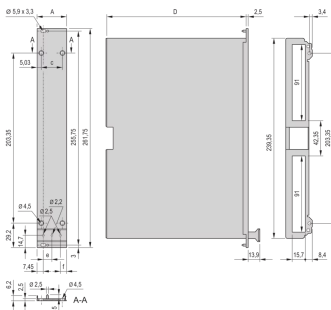

# 24813-557 FRAME TYPE PLUG-IN UNIT PRO KIT, WITH HOOD, SHIELDED VERSION, 6 U, 7 HP, 227 MM

## PRODUCT ATTRIBUTES

---

Product Type: Cassette

Type: Frame Type Plug-in Units PRO with Hood

Handle Type: Trapezoid

Rack Height: 6 U

Rack Width: 7 HP

Depth: 227 mm