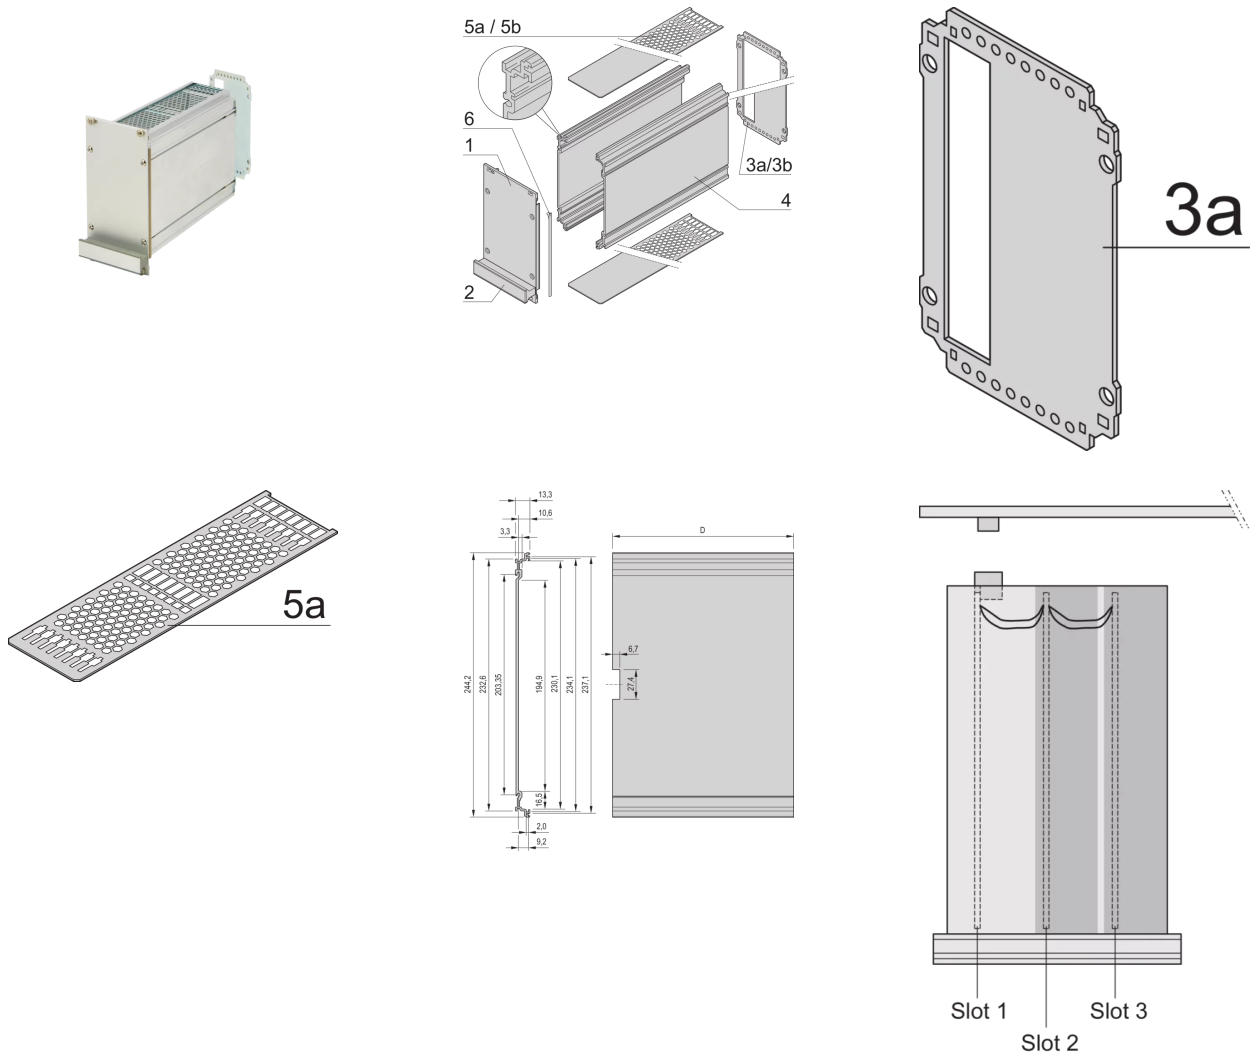

## 24813-258 FRAME TYPE PLUG-IN UNIT PRO KIT, SHIELDED, PERFORATED, 1 CONNECTOR, 3 U, 8 HP, 227 MM

### KEY FEATURES

Cover plate with perforation, for guide rails (airflow approx. 60-%)

Rear panel with cut-out for single connector (conforms to EN 60603, DIN 41612, construction types: B, C, D, F, H, Q, R, S)

Extruded side panels with groove to right and left, to insert a PCB (board position in accordance with standard in left side panel only)

EMC Shielding: Yes

EMC Gasket Type: Textile

Rear Panel Type: Single Connector Cut-Out

Cover Plate Type: Cover Plate with Perforation for Guide Rails

Material: Aluminum

Front Finish: Anodized

Rear Finish: Conductive