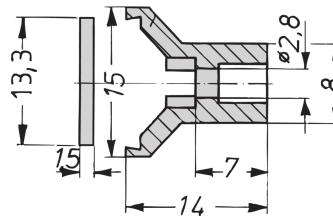

24813-060 FRAME TYPE PLUG-IN UNIT PRO KIT, WITH HOOD, SHIELDED VERSION, 3 U, 10 HP, 227 MM

KEY FEATURES

Fits all products conforming to IEC-60297-3-101

Protects a PCB against mechanical damage and discharges electrostatic buildup; for Euroboard formats

Connectors usable under EN 60603-2 (DIN 41612)

PRODUCT ATTRIBUTES

Product Type: Cassette

Type: Frame Type Plug-in Units PRO with Hood

Handle Type: Trapezoid

Rack Height: 3 U

Rack Width: 10 HP

Depth: 227 mm