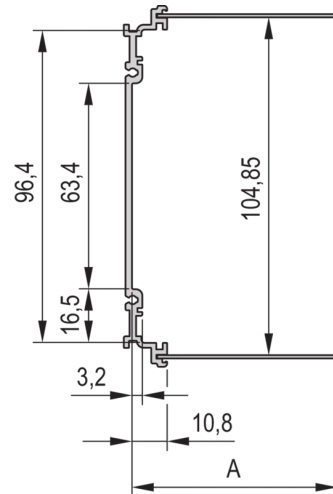

## 24813-060 FRAME TYPE PLUG-IN UNIT PRO KIT, WITH HOOD, SHIELDED VERSION, 3 U, 10 HP, 227 MM

### PRODUCT ATTRIBUTES

Product Type: Cassette

Type: Frame Type Plug-in Units PRO with Hood

Handle Type: Trapezoid

Rack Height: 3 U

Rack Width: 10 HP

Depth: 227 mm

EMC Shielding: Yes