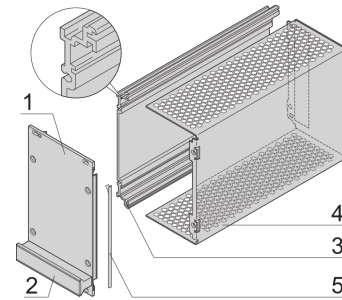

## 24813-060 FRAME TYPE PLUG-IN UNIT PRO KIT, WITH HOOD, SHIELDED VERSION, 3 U, 10 HP, 227 MM

### KEY FEATURES

Fits all products conforming to IEC-60297-3-101

Protects a PCB against mechanical damage and discharges electrostatic buildup; for Euroboard formats

Connectors usable under EN 60603-2 (DIN 41612)

### PRODUCT ATTRIBUTES

Product Type: Cassette

Type: Frame Type Plug-in Units PRO with Hood

Handle Type: Trapezoid

Rack Height: 3 U

Rack Width: 10 HP

Depth: 227 mm

EMC Shielding: Yes

EMC Gasket Type: Textile

Rear Panel Type: Single Connector Cut-Out

Cover Plate Type: Hood

Material: Aluminum

Front Finish: Anodized

Rear Finish: Conductive

Cooling: Perforated