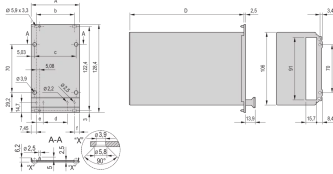

24813-060 FRAME TYPE PLUG-IN UNIT PRO KIT, WITH HOOD, SHIELDED VERSION, 3 U, 10 HP, 227 MM

KEY FEATURES

Fits all products conforming to IEC-60297-3-101

Protects a PCB against mechanical damage and discharges electrostatic buildup; for Euroboard formats

Connectors usable under EN 60603-2 (DIN 41612)

PRODUCT ATTRIBUTES

Product Type: Cassette

Type: Frame Type Plug-in Units PRO with Hood

Handle Type: Trapezoid

Rack Height: 3 U

Rack Width: 10 HP

Depth: 227 mm