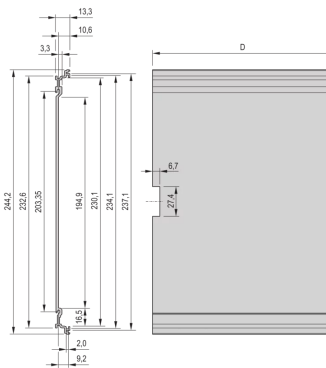

## PRODUKTBE SCHREIBUNG

---

Cover plate with perforation, for guide rails (airflow approx. 60-%)

Extruded side panels right and left, with grooves for insertion of a printed circuit board (standard board position is on the left only)

## PRODUKTMERKMALE

---

Produkttyp: Kassetten

Typ: Kassetten PRO

Griff-Typ: Trapez

Höhe: 6-HE

Breite: 42 TE

Tiefe: 227 mm