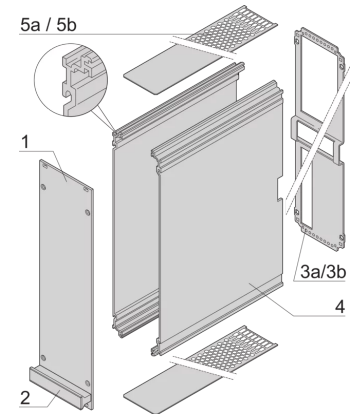

## PRODUKTBESCHREIBUNG

---

Cover plate with perforation, for guide rails (airflow approx. 60%)

Extruded side panels right and left, with grooves for insertion of a printed circuit board (standard board position is on the left only)

Rückwand mit Ausbrüchen für mehrere Steckverbinder