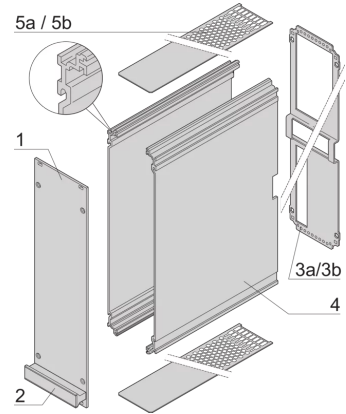

## PRODUKTBE SCHREIBUNG

---

Cover plate with perforation, for guide rails (airflow approx. 60-%)

Extruded side panels right and left, with grooves for insertion of a printed circuit board (standard board position is on the left only)

Rückwand mit Ausbrüchen für mehrere Steckverbinder