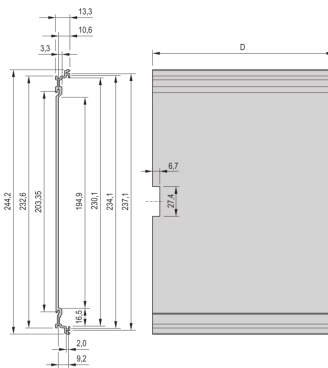

## PRODUKTBESCHREIBUNG

---

Cover plate with perforation, for guide rails (airflow approx. 60-%)

Extruded side panels right and left, with grooves for insertion of a printed circuit board (standard board position is on the left only)

Rückwand mit Ausbrüchen für mehrere Steckverbinder