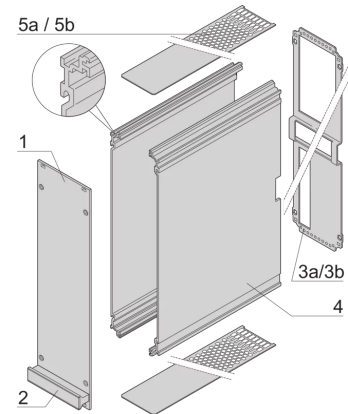

## PRODUKTBESCHREIBUNG

---

Cover plate with perforation, for guide rails (airflow approx. 60-%)

Extruded side panels right and left, with grooves for insertion of a printed circuit board (standard board position is on the left only)

Rückwand mit Ausbrüchen für mehrere Steckverbinder