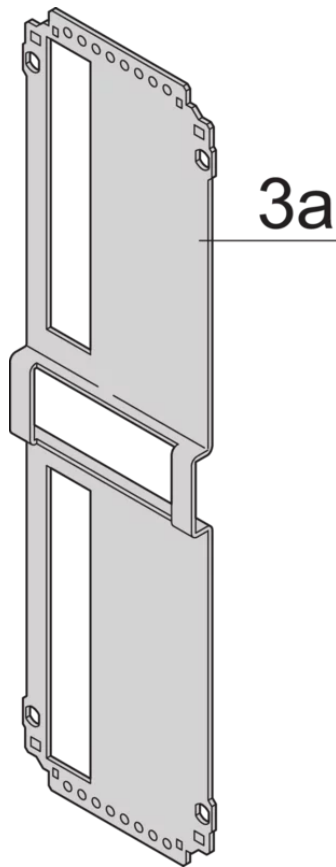

24812-764 FRAME TYPE PLUG-IN UNIT PRO KIT, PERFORATED COVERS, 1 CONNECTOR, 6 U, 14 HP, 227 MM

## KEY FEATURES

---

Extruded side panels right and left, with grooves for insertion of a printed circuit board (standard board position is on the left only)

Rear panel with cut-out for single connector (conforms to EN 60603, DIN 41612, construction types: B, C, D, F, H, Q, R, S)

Cover plate with perforation, for guide rails (airflow approx. 60%); please order guide rails separately

EMC Shielding: No

Rear Panel Type: Single Connector Cut-Out

Cover Plate Type: Cover Plate with Perforation for Guide Rails

Material: Aluminum

Front Finish: Anodized

Rear Finish: Anodized

Cooling: Perforated