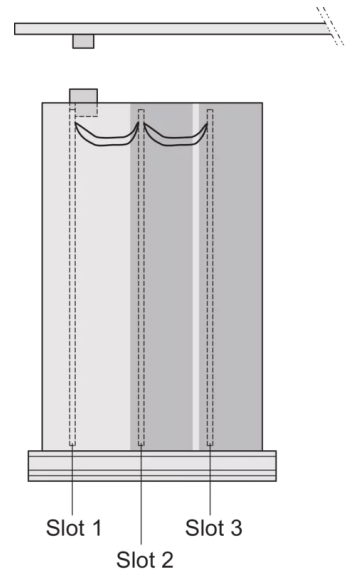

## KEY FEATURES

---

Extruded side panels right and left, with grooves for insertion of a printed circuit board (standard board position is on the left only)

Rear panel with cut-out for single connector (conforms to EN 60603, DIN 41612, construction types: B, C, D, F, H, Q, R, S)