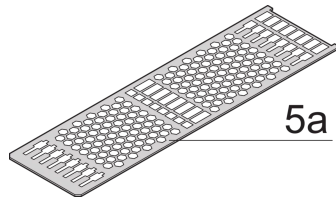

24812-764 FRAME TYPE PLUG-IN UNIT PRO KIT, PERFORATED COVERS, 1 CONNECTOR, 6 U, 14 HP, 227 MM

## KEY FEATURES

---

Extruded side panels right and left, with grooves for insertion of a printed circuit board (standard board position is on the left only)

Rear panel with cut-out for single connector (conforms to EN 60603, DIN 41612, construction types: B, C, D, F, H, Q, R, S)

Cover plate with perforation, for guide rails (airflow approx. 60%); please order guide rails separately

EMC Shielding: No

Rear Panel Type: Single Connector Cut-Out

Cover Plate Type: Cover Plate with Perforation for Guide Rails

Material: Aluminum

Front Finish: Anodized

Rear Finish: Anodized

Cooling: Perforated