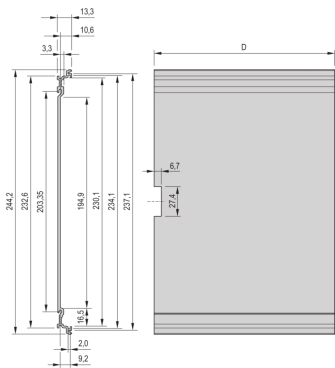

## KEY FEATURES

---

Extruded side panels right and left, with grooves for insertion of a printed circuit board (standard board position is on the left only)

Rear panel with cut-out for single connector (conforms to EN 60603, DIN 41612, construction types: B, C, D, F, H, Q, R, S)