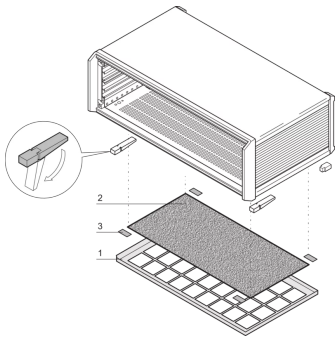

24576-093 PROPACPRO AIR FILTER, 28 HP

KEY FEATURES

Assembled without tools

Filter replacement without opening the case

IP protection class is maintained

PRODUCT ATTRIBUTES

Product Type: Filter

Product Family: PropacPRO

Type: Air Filter

Works With: Cases

Rack Width: 28 HP

ADDITIONAL PRODUCT DETAILS

The air filter filters the intake air and reduces the quantity of dust or other particles.

For optimized air flow plastic tip-up feet should be assembled on the case, please order-the tip-up feet separately.