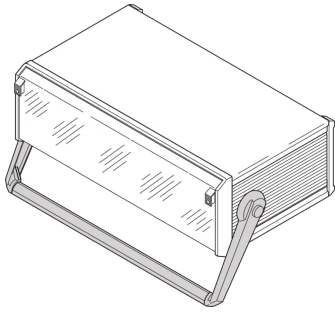

SCHROFF

24576-073 PROPACPRO TIP-UP HANDLE, 84 HP

KEY FEATURES

Load-carrying capacity 20-kg

Can be locked in 30° increments

With powder-coated carrying bar

The handle enable a user to have a better view to the front side of the case in case of desktop usage

PRODUCT ATTRIBUTES

Product Type: Handle

Works With: Cases

Handle Type: Tip-up Handle

Rack Width: 84 HP

Material: Aluminum

Package Quantity: 1

ADDITIONAL PRODUCT DETAILS

The tip-up carrying handle can be used for carrying a case or used for tip-up the case.

To fit the tip-up carrying handle, holes must be drilled in the side panel.

Please select the preconfigured PropacPRO cases with holes for tip-up carrying handle.