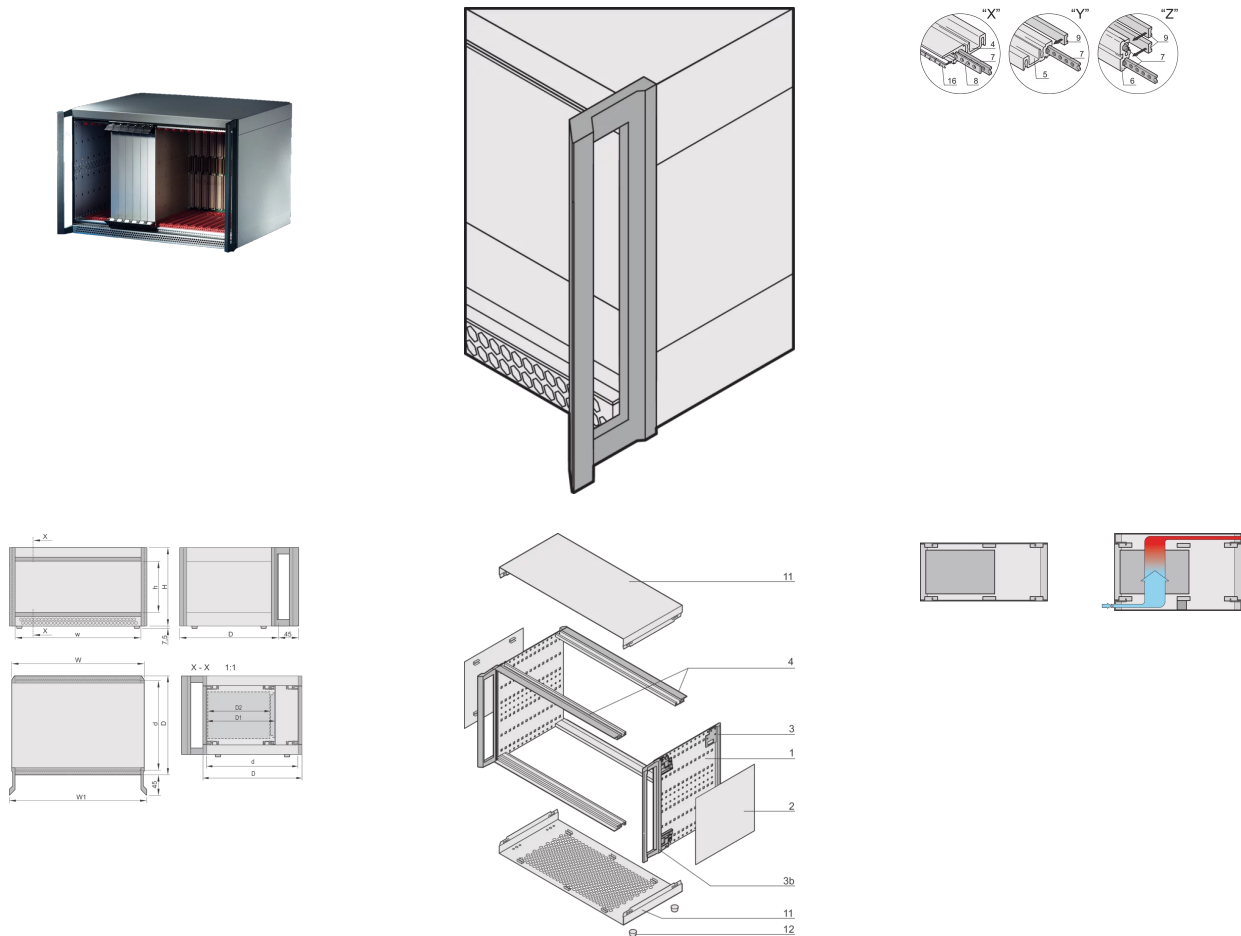

### KEY FEATURES

Cases for individual assembly with 19" standard components or specific internal mounting, e.g. with mounting plate

Retrofittable EMC shielding

Version with front handles, no visible screws

The case has 2 x 1/2 U clearances for ventilation beneath and above the board cage

For board depth 160 mm, 220 mm, 280 mm, and 340 mm (depending on case depth)

Symmetrical design, identical front and rear side

Rack Width: 84 HP

Width: 448.9 mm

Usable Width: 432 mm

Depth: 375.5 mm

EMC Shielding: No (Retrofittable)

Static Load: 25 kg

Protection Rating: IP20

Front Frame Construction: Handles; Horizontal Rails