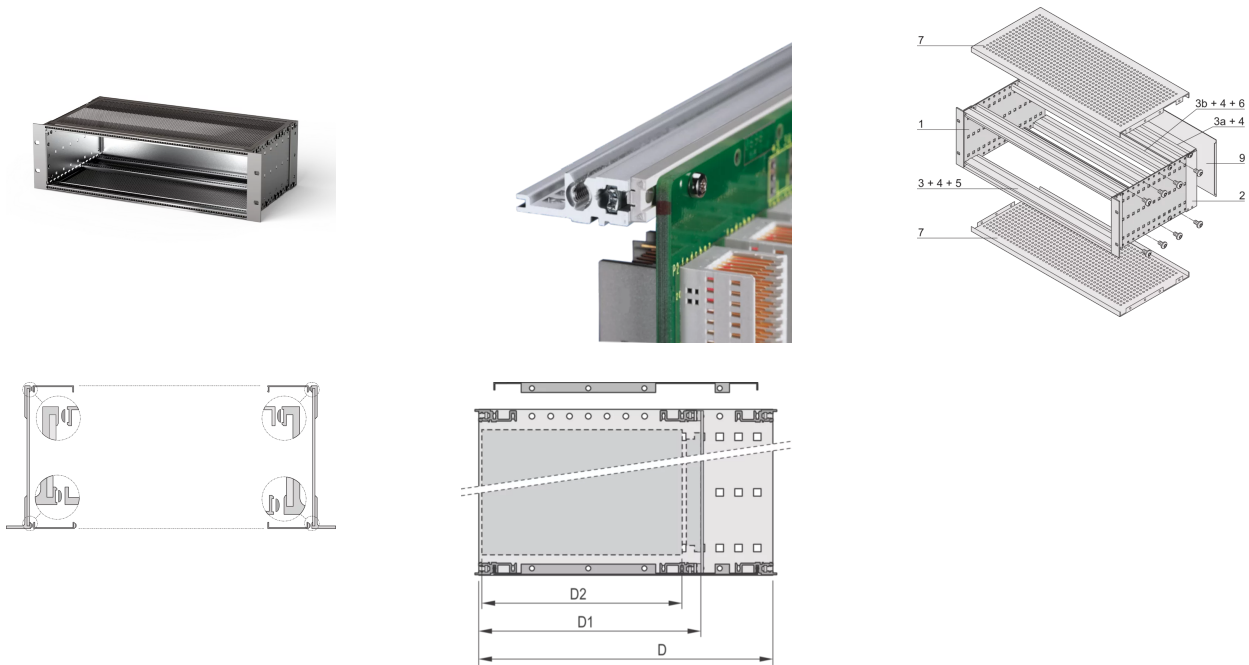

24563-173 EUROPACPRO 19" SUBRACK KIT FOR BACKPLANE, HEAVY, SHIELDED, 3 U, 295 MM

**KEY FEATURES**

Subrack with side panel type H ("Heavy"), 19" bracket is firmly fixed to side panel (tox-cold welded)

Modifications such as cutouts, different finishes or dimensions available

Supplied as space-saving flat-pack

Aluminum construction

Horizontal rail type "Heavy"

Rear horizontal rail for backplane mounting with insulation strip

EMC of approximately 40 dB at 1 GHz, 30 dB at 2 GHz, assuming that the front is covered with shielded front panels, testing in accordance with VG 95373 part 15

Internal and external dimensions in accordance with: IEC 60297-3-100, -101, IEEE 1101.1

Shock and vibration tested to the German "Bahn" standards BN 411002, BN 411003

IP 20, in accordance with IEC 60529

## PRODUCT ATTRIBUTES

---

Product Type: Subrack/Chassis

Rack Height: 3 U

Rack Width: 84 HP

Depth: 295 mm

For Mounting: Backplane

Board Depth: 160 mm; 220 mm; 280 mm / 160 mm; 220 mm; 280 mm / 160 mm; 220 mm; 280 mm