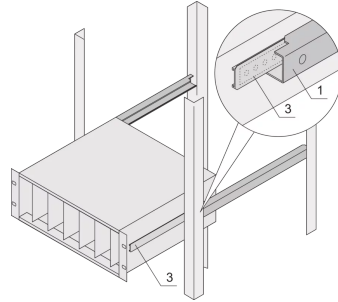

24562-467 TELESCOPIC SLIDES C-PROFILE FOR CABINET-FOR FITTING VARISTAR, 900 MM

KEY FEATURES

For mounting 84 HP wide subracks in the 19" plane

Loading capacity: 25 kg per pair

The guiding profile (1) is matched to the fixing dimension in the cabinet (it is bolted to the 19" profile of the cabinet); the adaptor Rail (3) is matched to the depth and fixing dimension on the subrack (it is inserted into the guiding profile like a telescopic slide)

PRODUCT ATTRIBUTES

Product Type: Telescopic Slide

Product Family: Varistar

Type: C Profile

Depth: 900 mm

ADDITIONAL PRODUCT DETAILS

Telescopic slides-with-guiding profile-for fitting in cabinets with 25 kg load capacity.