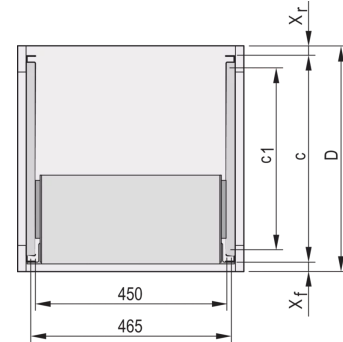

24562-467 TELESCOPIC SLIDES C-PROFILE FOR CABINET-FOR FITTING VARISTAR, 900 MM

KEY FEATURES

For mounting 84 HP wide subracks in the 19" plane

Loading capacity: 25 kg per pair

The guiding profile (1) is matched to the fixing dimension in the cabinet (it is bolted to the 19" profile of the cabinet); the adaptor Rail (3) is matched to the depth and fixing dimension on the subrack (it is inserted into the guiding profile like a telescopic slide)

PRODUCT ATTRIBUTES

Product Type: Telescopic Slide

Product Family: Varistar

Type: C Profile

Depth: 900 mm

ADDITIONAL PRODUCT DETAILS

Telescopic slides-with-guiding profile-for fitting in cabinets with 25 kg load capacity.